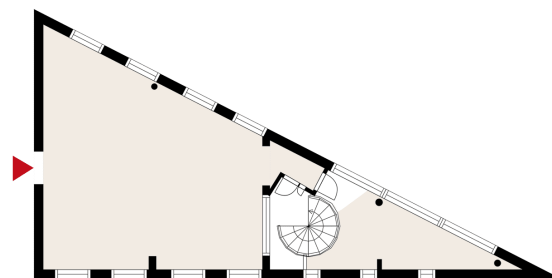

Area
119 m²

Floor
4. floor

Parking
Parking spaces can be found in the parking garage and in the outdoor parking area.

Type
Office

Availability
Available

Address
Tekniikantie 12 02150 Espoo

© Technopolis

© Technopolis