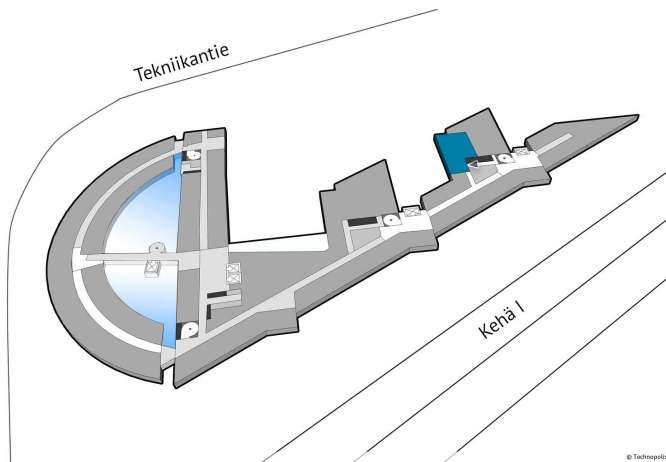

OFFICE 120 M² | TECHNOPSIS OTANIEMI

A compact, ready-to-move-in office space on the 4th floor available for rent! The space consists of an open-plan space and rooms. Shared kitchen and toilet facilities in the area. Technopolis offers a comprehensive set of services to tenants, and the campus has e.g. three gyms and five conference rooms with saunas. The campus is located along the Länsimetro and Ring Road I, near the Aalto University.

Area
120 m²

Floor
4. floor

Parking
Parking spaces can be found in the parking garage and in the outdoor parking area.

Type
Office

Availability
Available

Address
Tekniikantie 14 02150 Espoo

© Technopolis

© Technopolis

© Technopolis