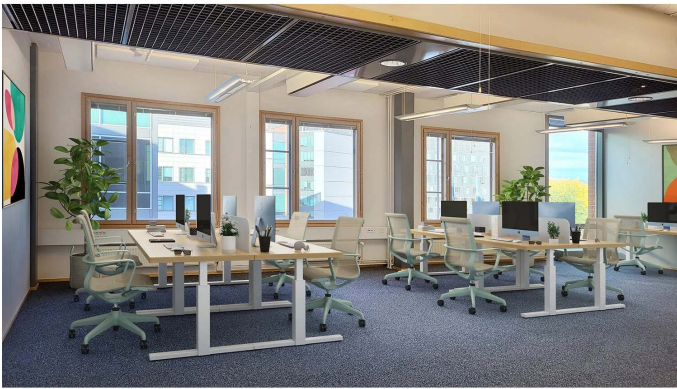

© Technopolis