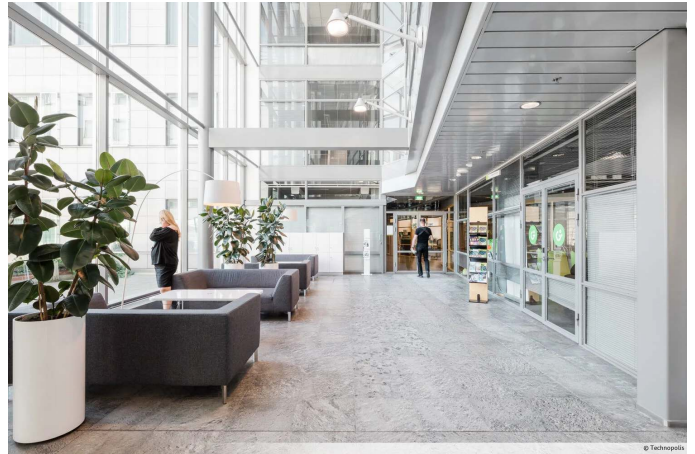

© Technopolis

© Technopolis

© Technopolis