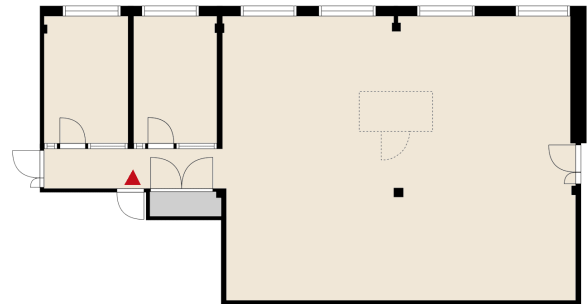

Area
120 m²

Floor
4. floor

Parking
Parking spaces can be found in the parking garage and in the outdoor parking area.

Type
Office

Availability
Available

Address
Tekniikantie 14 02150 Espoo

© Technopolis

© Technopolis