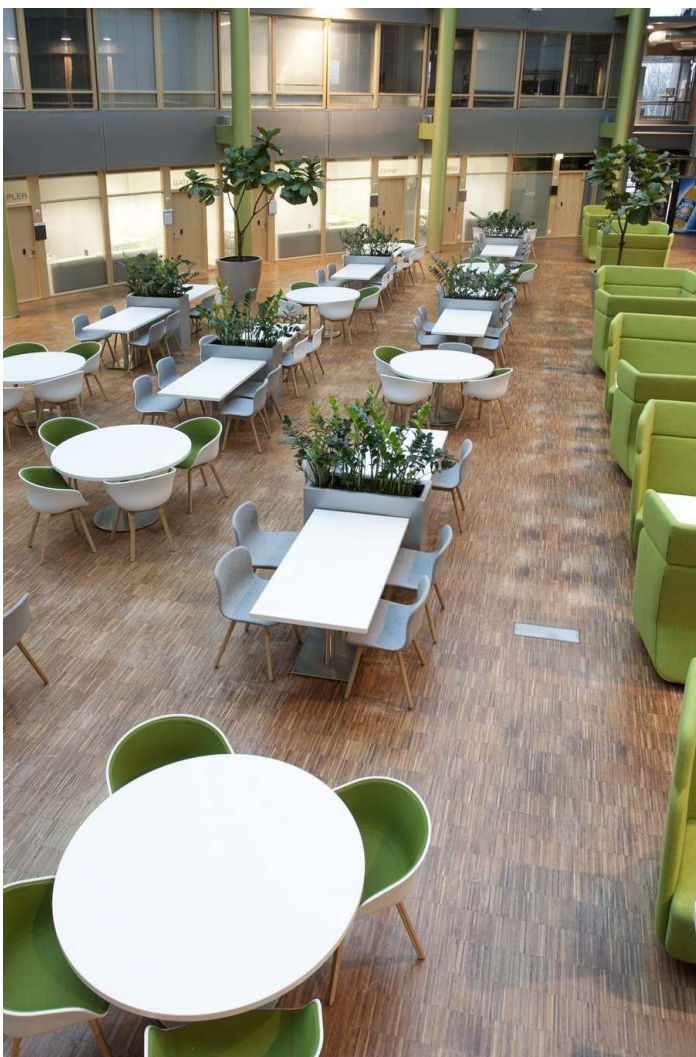

SERVICES ON CAMPUS

Your functional work environment combines office space and access to our services. Discover all the services available on this campus.

Restaurants & coffee shops

Delicious meals served all day long

At Otaniemi campus, you can take your pick from our four fantastic restaurants: Hehku, Tastory, Helinä, and MIN Otaniemi. So no matter if you come for breakfast on the go, lunch with colleagues, a work meeting, or a sweet treat, we're always ready to share our love of food.