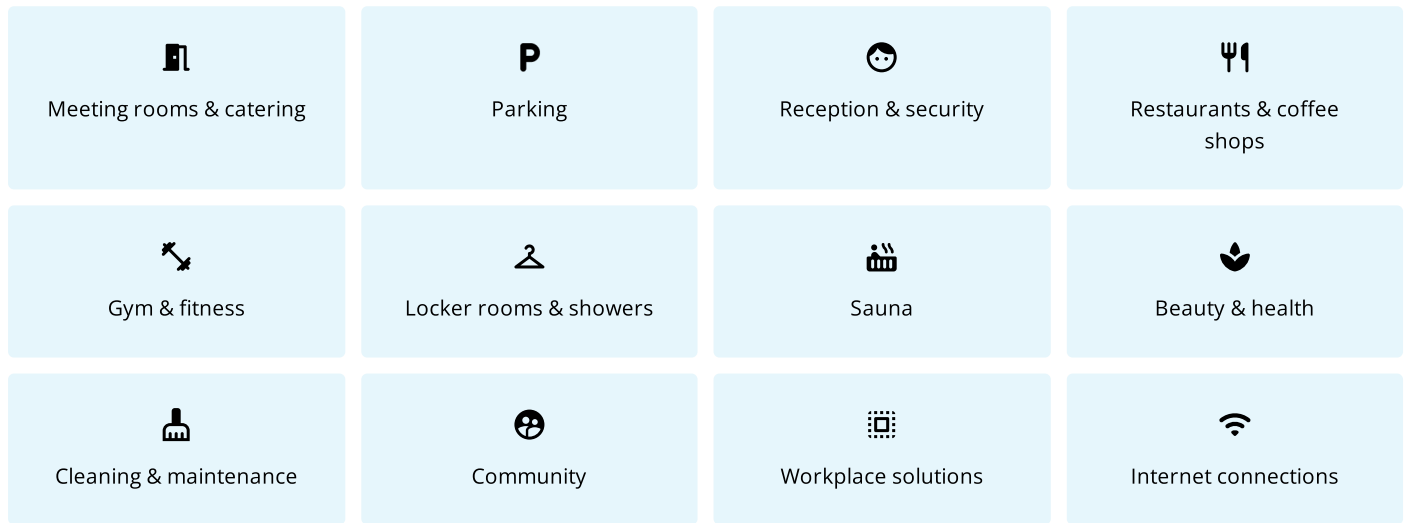

SERVICES ON CAMPUS

Your functional work environment combines office space and access to our services. Discover all the services available on this campus.

Restaurants & coffee shops

Delicious meals served all day long

At Otaniemi campus, you can take your pick from our four fantastic restaurants: Hehku, Tastory, Helinä, and MIN Otaniemi. So no matter if you come for breakfast on the go, lunch with colleagues, a work meeting, or a sweet treat, we're always ready to share our love of food.