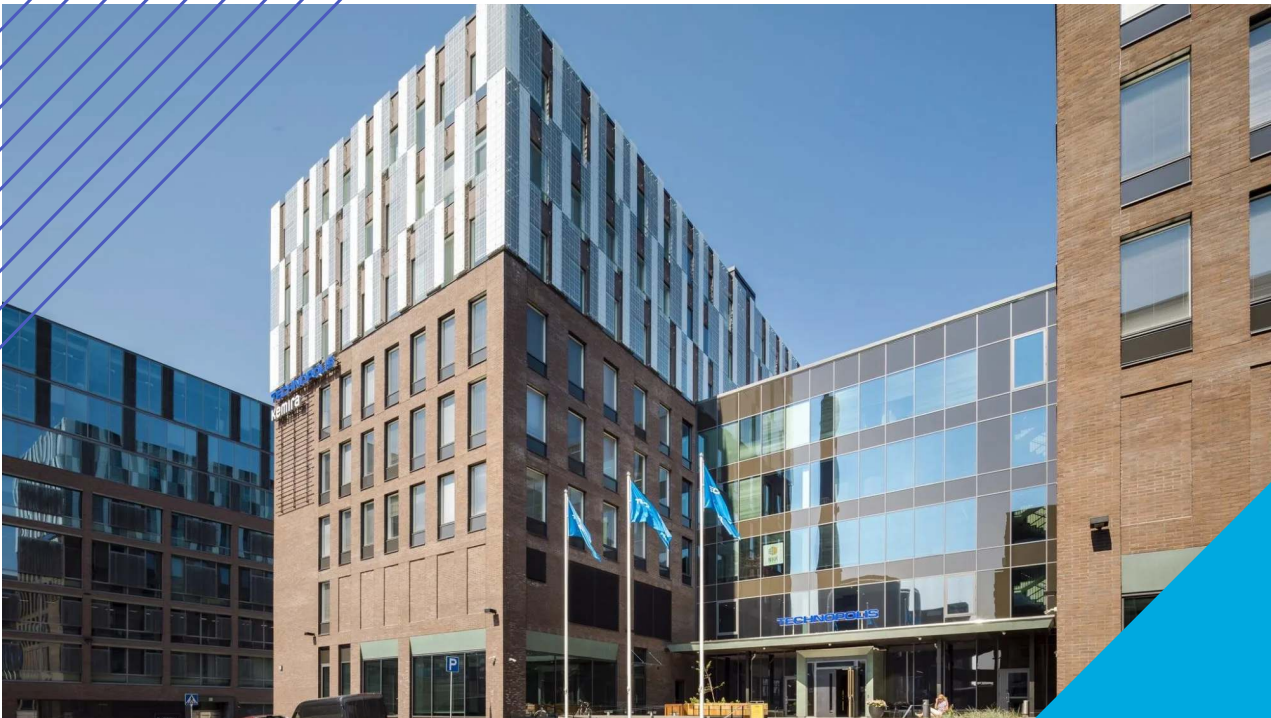

# Office 125 m<sup>2</sup>

Technopolis Ruoholahti, Helsinki

**TECHNOPOLIS**

## TECHNOPOLIS RUOHOLAHTI – OFFICE SPACE WITH A SEA VIEW

Ruoholahti campus is known for its sea views and great location next to the western highway in Salmisaari. If your company is looking for office space with a vantage point in the Helsinki area, this option is bound to stand out. Near the Baltic Sea and only 10 minutes from the city center, this location also has good metro and bus connections.

Technopolis Ruoholahti has a vibrant atmosphere that carries over into a coffee shop and two popular restaurants, DIN Hiili and MIN, that are situated on campus. Inside, you will find meeting rooms, a reception area, and our staff who are always happy to help with your business needs. From our campus you will also find a small office area, Technopolis HUB, which consists of dozens of smaller offices for teams of up to 8 people. All customers are welcome to make use of the communal workspace in the lounge area, as well as the informal meeting spots outside the private office spaces.