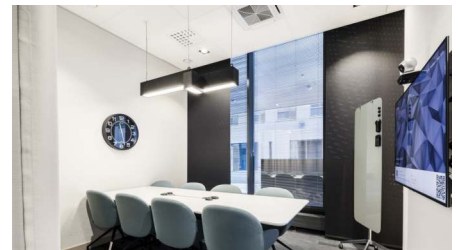

TECHNOPOLIS RUOHOLAHTI – OFFICE SPACE WITH A SEA VIEW

Ruoholahti campus is known for its sea views and great location next to the western highway in Salmisaari. If your company is looking for office space with a vantage point in the Helsinki area, this option is bound to stand out. Near the Baltic Sea and only 10 minutes from the city center, this location also has good metro and bus connections.

Technopolis Ruoholahti has a vibrant atmosphere that carries over into a coffee shop and two popular restaurants, DIN Hiili and MIN, that are situated on campus. Inside, you will find meeting rooms, a reception area, and our staff who are always happy to help with your business needs. From our campus you will also find a small office area, Technopolis HUB, which consists of dozens of smaller offices for teams of up to 8 people. All customers are welcome to make use of the communal workspace in the lounge area, as well as the informal meeting spots outside the private office spaces.

The Ruoholahti campus is fully carbon-neutral in all energy consumption and all campus buildings also hold international LEED certificates for energy and environmental conduct. Read more about Technopolis' sustainability.