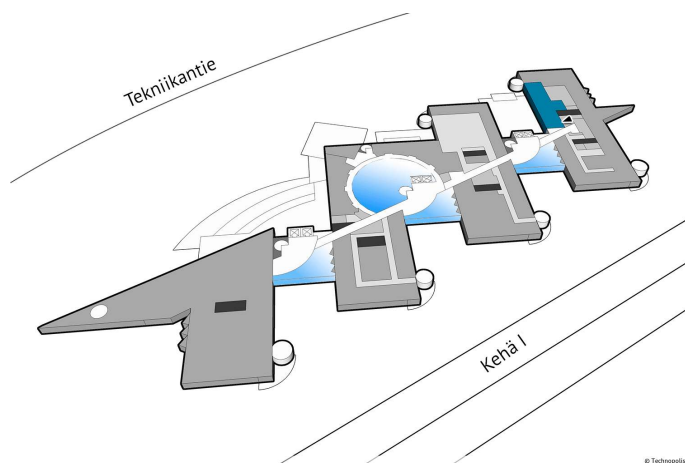

OFFICE 146 M² | TECHNOPSIS OTANIEMI

A multi-room office with several rooms, open space, own kitchen and shared toilets. The space is customizable according to customer needs. Technopolis offers a wide and modern set of services for its tenants. The campus has e.g. three gyms and five conference rooms with saunas. The campus is in a good location near the Aalto University, along Ring Road I and Länsimetro.

Area
146 m²

Floor
3. floor

Parking
Parking spaces can be found in the parking garage and in the outdoor parking area.

Type
Office

Availability
Available

Address
Tekniikantie 12 02150 Espoo

© Technopolis

© Technopolis