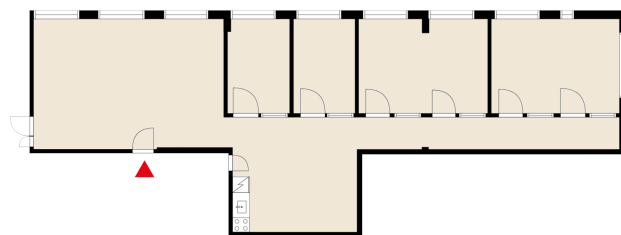

Area
146 m²

Floor
3. floor

Parking
Parking spaces can be found in the parking garage and in the outdoor parking area.

Type
Office

Availability
Available

Address
Tekniikantie 12 02150 Espoo

© Technopolis

© Technopolis