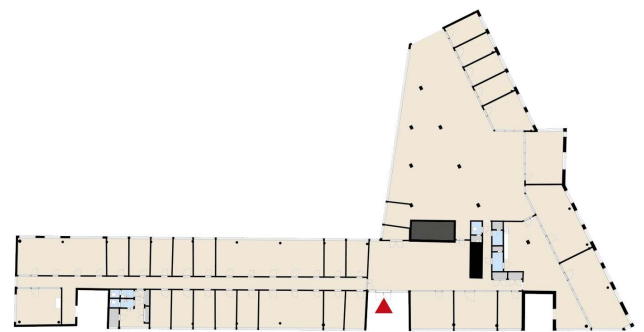

# OFFICE 1538 M<sup>2</sup> | TECHNOPSIS OTANIEMI

A 1538m<sup>2</sup> office complex is becoming available for lease. The office space has several separate rooms, an open-plan space and a meeting room, a large kitchen area and toilets. The space can also be customized according to the customer's needs. Technopolis offers a wide and modern set of services to its tenants. The campus has, among other things, three gyms and five conference rooms with saunas. The area is in a good location near Aalto University, along Ring Road I and the Länsimetro.

**Area**  
1538 m<sup>2</sup>

**Floor**  
5. floor

**Parking**  
Parking spaces can be found in the parking garage and in the outdoor parking area.

**Type**  
Office

**Availability**  
On term of notice

**Address**  
Tekniikantie 14 02150 Espoo