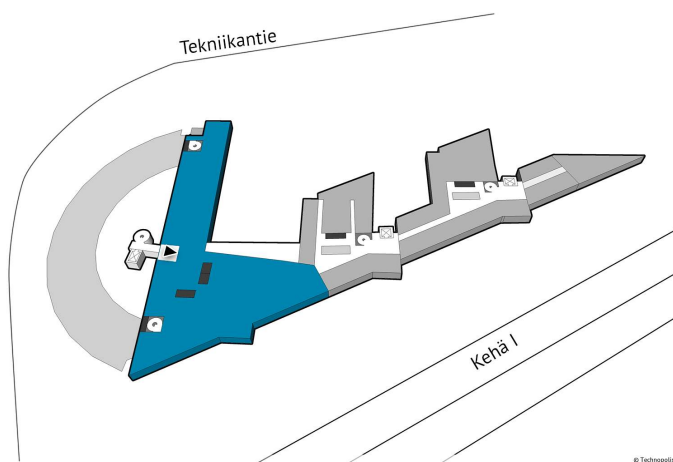

# OFFICE 1538 M<sup>2</sup> | TECHNOPSIS OTANIEMI

A 1538m<sup>2</sup> office complex is becoming available for lease. The office space has several separate rooms, an open-plan space and a meeting room, a large kitchen area and toilets. The space can also be customized according to the customer's needs. Technopolis offers a wide and modern set of services to its tenants. The campus has, among other things, three gyms and five conference rooms with saunas. The area is in a good location near Aalto University, along Ring Road I and the Länsimetro.

**Area**  
1538 m<sup>2</sup>

**Floor**  
5. floor

**Parking**  
Parking spaces can be found in the parking garage and in the outdoor parking area.

**Type**  
Office

**Availability**  
On term of notice

**Address**  
Tekniikantie 14 02150 Espoo