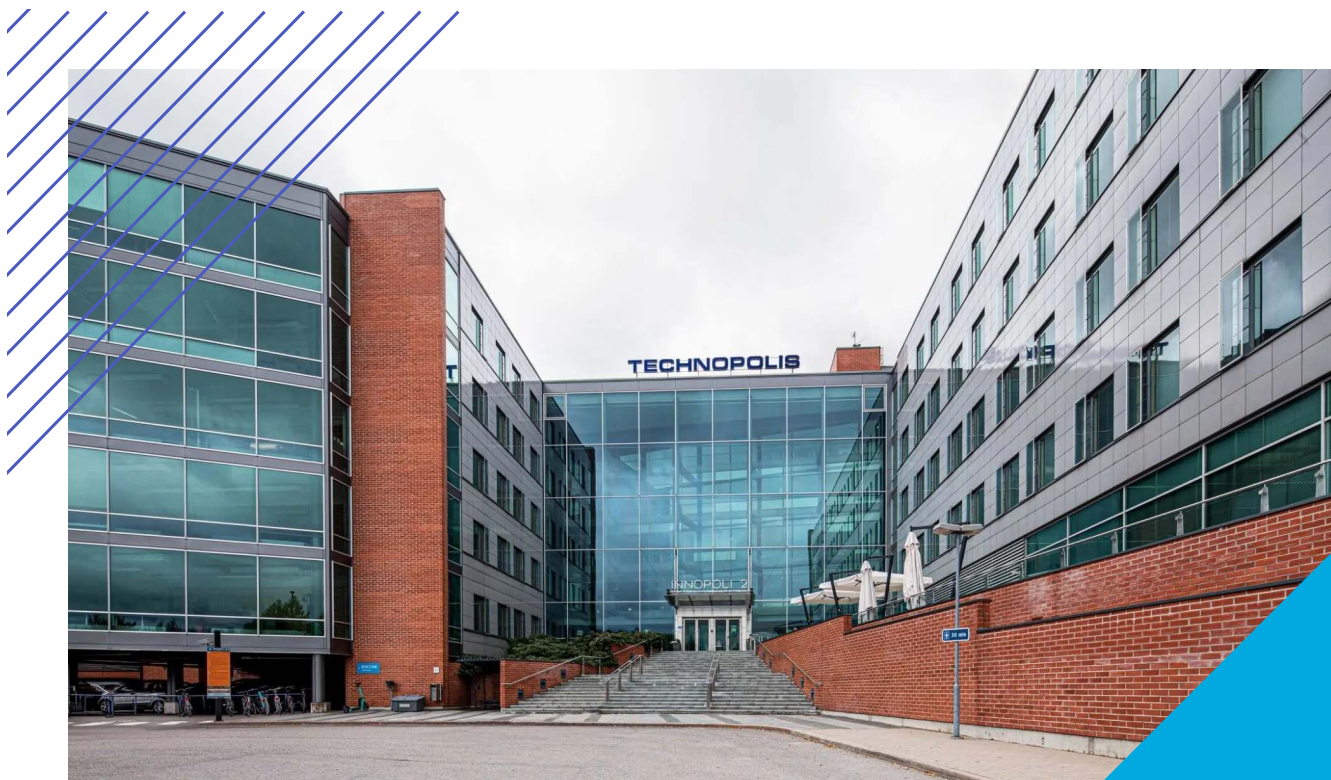

# Office 1538 m<sup>2</sup>

Technopolis Otaniemi, Espoo

**TECHNOPOLIS**

# TECHNOPOLIS OTANIEMI – SMART OFFICE SPACE CLOSE TO AALTO UNIVERSITY

Technopolis Otaniemi is the ideal spot for your company to collaborate with university students, graduates, and members of different fields. This contemporary, smart office space is located near Aalto University and can be accessed by the Ring I road, metro and light rail line 15.

Whether you're part of an SME or large company, you can find flexible office space in the four Innopoli buildings on campus. The on-site facilities include restaurants, a gym, and plenty of parking space that accommodates drivers of electric vehicles. You're also free to use the wide range of meeting rooms and sauna facilities! From our campus you will also find a small office area, Technopolis HUB, which consists of several smaller offices for teams of up to 10 people.