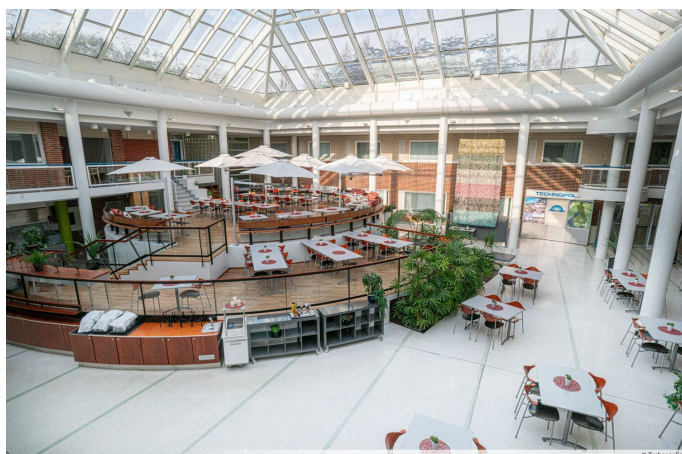

© Technopolis

© Technopolis