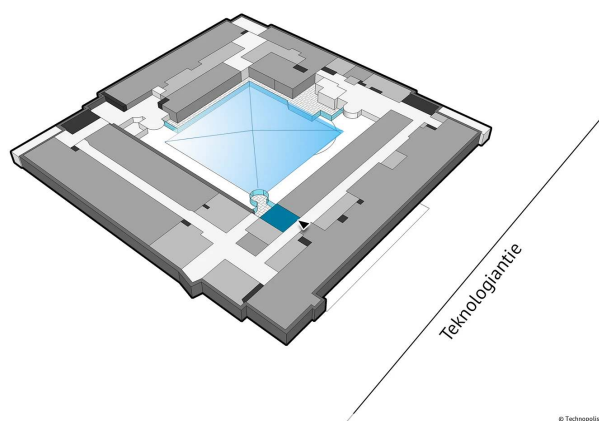

OFFICE 15 M² | TECHNOPSIS LINNANMAA

A bright second floor office space for rent from Technopolis Linnanmaa Technology Village. Working at the Linnanmaa campus is enjoyable. The campus offers comprehensive and versatile services to its tenants and an active working environment together with the other tenants. The property is located by excellent transport connections, close to the center of Oulu. The stated square footage contains a share of the common areas. Contact us for further information!

Area
15 m²

Floor
2. floor

Parking
Parking spaces can be found in the outdoor parking area in front of the property.

Type
Office

Availability
On term of notice

Address
Teknologiantie 1 90590 Oulu

© Technopolis