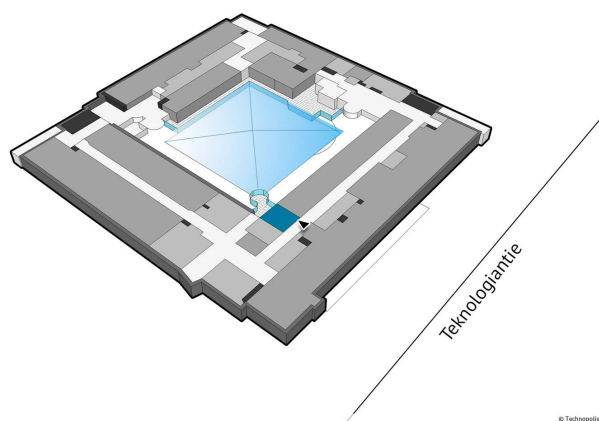

DIRECTIONS

Technopolis Linnanmaa campus is located along the highway only 10 minutes away from the city center and 20 minutes away from the airport.

OFFICE 15 M² | TECHNOPSIS LINNANMAA

A bright second floor office space for rent from Technopolis Linnanmaa Technology Village. Working at the Linnanmaa campus is enjoyable. The campus offers comprehensive and versatile services to its tenants and an active working environment together with the other tenants. The property is located by excellent transport connections, close to the center of Oulu. The stated square footage contains a share of the common areas. Contact us for further information!

 **Area**
15 m²

 **Floor**
2. floor

 **Parking**
Parking spaces can be found in the outdoor parking area in front of the property.

 **Type**
Office

 **Availability**
Available

 **Address**
Teknologiantie 1 90590 Oulu