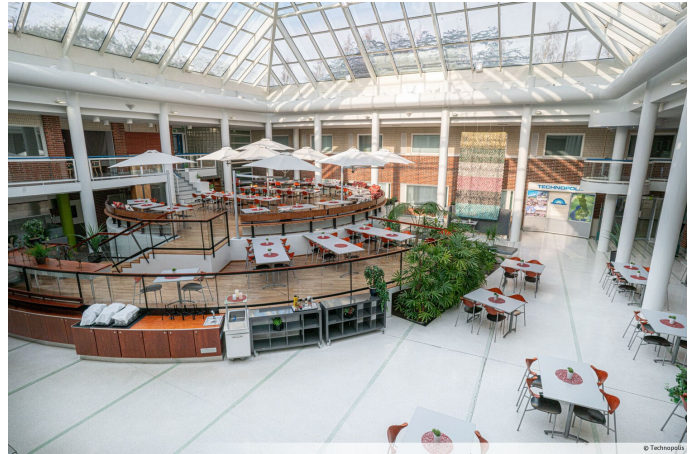

© Technopolis

© Technopolis