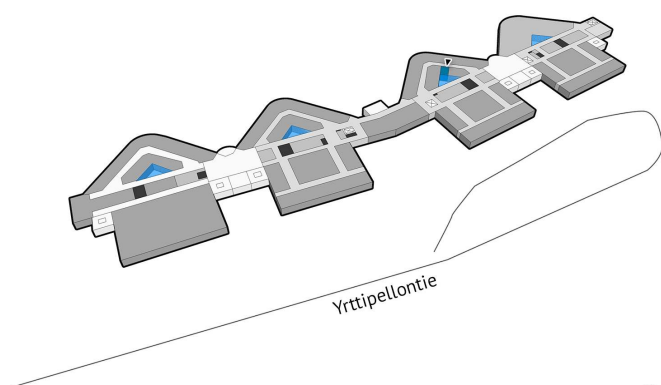

OFFICE 16 M² | TECHNOPSIS PELTOLA

For rent, a small 4th floor office space on the Technopolis Peltola campus. The stated square footage contains a share of the common areas. The property is located with good transport connections, near the center of Oulu. Contact us and ask for more information about this space!

Area
16 m²

Floor
4. floor

Parking
Campus parking spaces are located in the parking garage, where there are also charging points for electric cars.

Type
Office

Availability
Available

Address
Yrttipellontie 1 90230 Oulu

© Technopolis