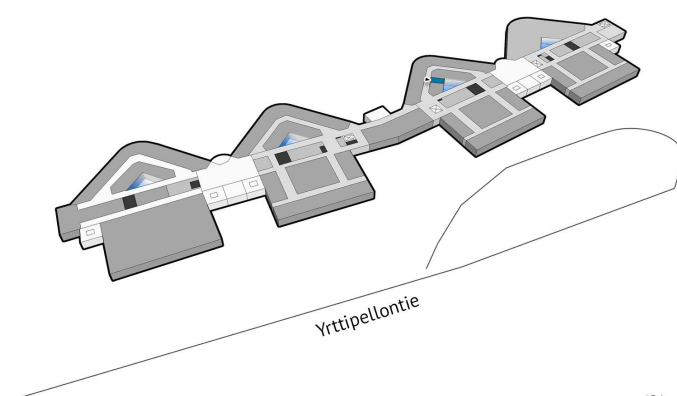

OFFICE 16 M² | TECHNOPSIS PELTOLA

A bright and upscale office space on the fourth floor for rent in Technopolis Peltola. The stated square footage contains a share of the common areas. The campus is located along good transport connections. Contact us and ask for more information!

Area
16 m²

Floor
4. floor

Parking
Campus parking spaces are located in the parking garage, where there are also charging points for electric cars.

Type
Office

Availability
Available

Address
Yrttpellontie 1 90230 Oulu

© Technopolis