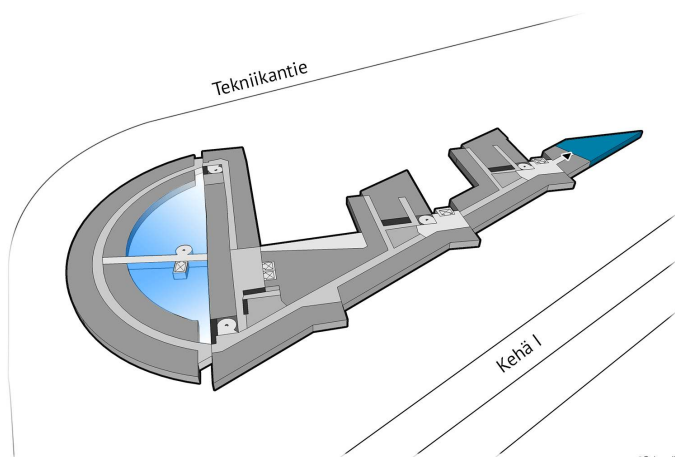

OFFICE 173 M² | TECHNOPSIS OTANIEMI

A modern and bright office on the second floor is available for rent. The space has two rooms and the rest is open space. The area has shared kitchen and toilet facilities. Technopolis offers a comprehensive set of services to its customers, and the campus has, among other things, three gyms and five conference rooms with saunas. The site is located along the Länsimetro and Ring Road I, near Aalto University.

Area
173 m²

Floor
2. floor

Parking
Parking spaces can be found in the parking garage and in the outdoor parking area.

Type
Office

Availability
Available

Address
Tekniikantie 14 02150 Espoo