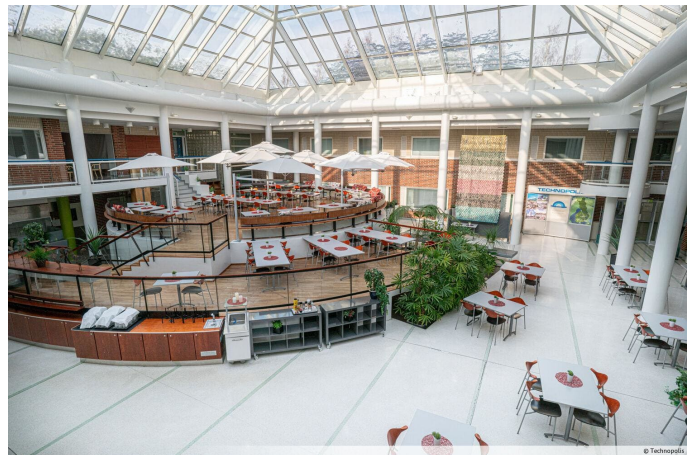

© Technopolis

© Technopolis