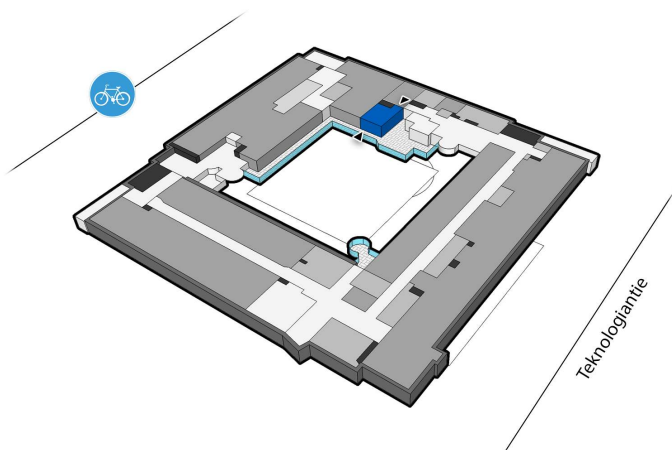

DIRECTIONS

Technopolis Linnanmaa campus is located along the highway only 10 minutes away from the city center and 20 minutes away from the airport.

OFFICE 17 M² | TECHNOPSIS LINNANMAA

Available for rent an office room on the second floor at Technopolis Teknologiantie 1. The property is located approximately 10 minutes away from the center of Oulu. The stated square footage contains a share of the common areas.

 **Area**
17 m²

 **Floor**
2. floor

 **Parking**
Parking spaces can be found in the outdoor parking area in front of the property.

 **Type**
Office

 **Availability**
Available

 **Address**
Teknologiantie 1 90590 Oulu