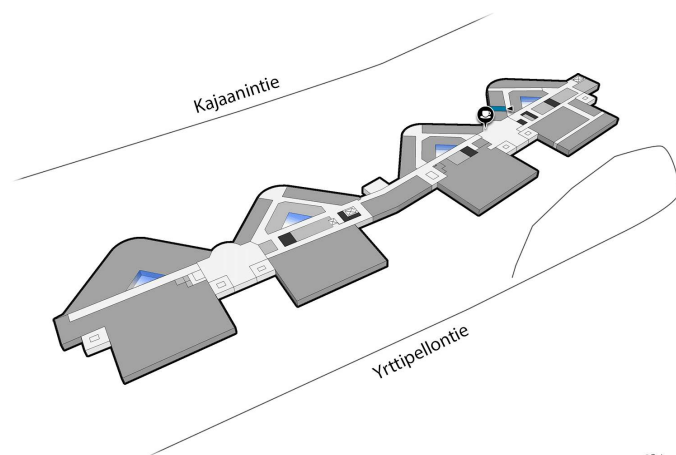

OFFICE 17 M² | TECHNOPSIS PELTOLA

A second floor office room available for rent at Technopolis Peltola campus. The office is located in The property is perfectly located with good transport connections. The stated square footage contains a share of the common areas. Contact us for further information!

Area
17 m²

Floor
2. floor

Parking
Campus parking spaces are located in the parking garage, where there are also charging points for electric cars.

Type
Office

Availability
Available

Address
Yrttipellontie 1 90230 Oulu