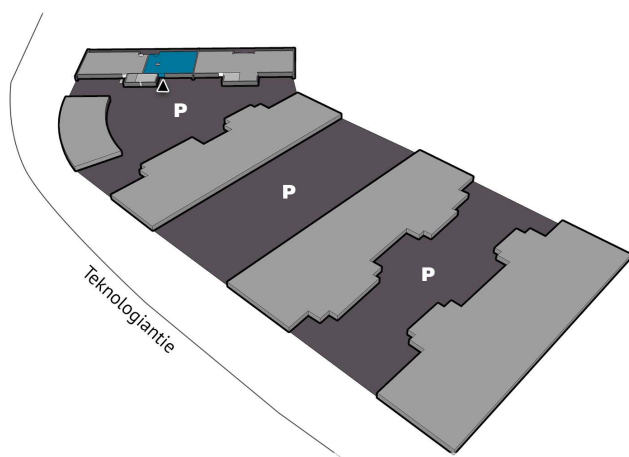

 **Area**
187 m²

 **Floor**
1. floor

 **Parking**
Parking spaces can be found in the outdoor parking area in front of the property.

 **Type**
Office

 **Availability**
Available

 **Address**
Teknologiantie 3 90590 Oulu