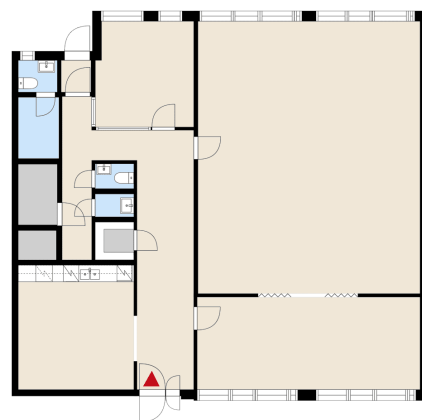

 **Area**
187 m²

 **Floor**
1. floor

 **Parking**
Parking spaces can be found in the outdoor parking area in front of the property.

 **Type**
Office

 **Availability**
Available

 **Address**
Teknologiantie 3 90590 Oulu