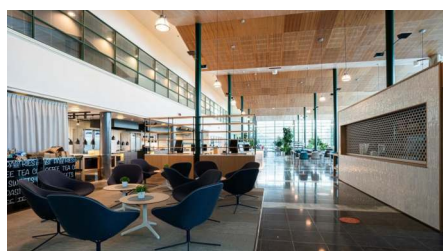

Around 6,000 professionals from all kinds of industries work at Technopolis Linnanmaa, which makes it a great place to be if you want to network and make lasting connections. The campus is next to Oulu University and just 10 minutes from the city center by car, as well as being easily accessible by public transport.

When visiting Linnanmaa, you will find yourself at the beginning of the Technopolis story. The original campus was built in the early 1980s after being inspired by Silicon Valley, and it went on to become one of the first technology villages in the world. Since then, most of the campus has been renovated and an extension was added in 2000.

The Linnanmaa campus is fully carbon-neutral in all energy consumption and some of the buildings on campus also hold international LEED certificates for energy and environmental conduct. Read more about Technopolis' sustainability.