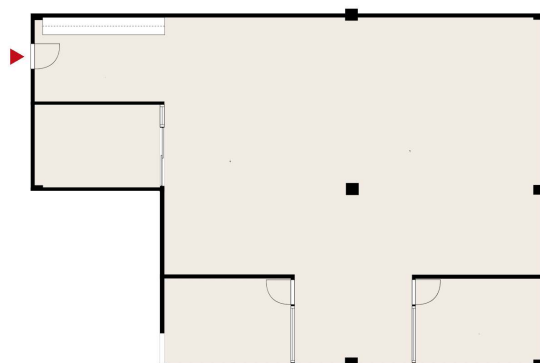

 **Area**
201 m²

 **Floor**
1. floor

 **Parking**
Parking spaces can be found in the outdoor parking area in front of the property.

 **Type**
Office

 **Availability**
On term of notice

 **Address**
Elektronikkatie 6 90590 Oulu