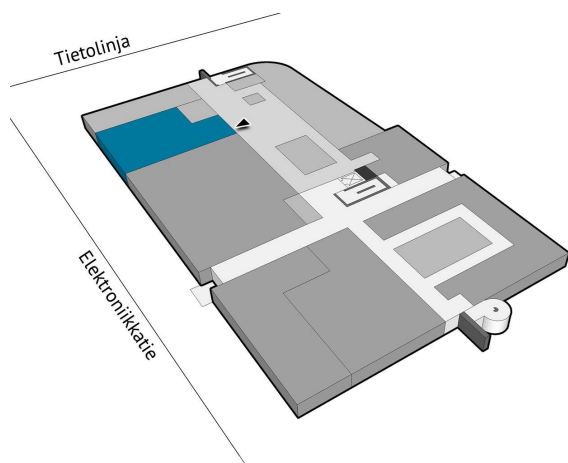

DIRECTIONS

Technopolis Linnanmaa campus is located along the highway only 10 minutes away from the city center and 20 minutes away from the airport.

OFFICE 201 M² | TECHNOPSIS LINNANMAA

A multi-purpose and modern first-floor office at Technopolis Linnanmaa Elektronikkatie 6. In its current form, the space has an open-plan workspace, an office and conference room, a lounge area and a laboratory space. The property offers versatile services and there are several lunch restaurants nearby. The stated square footage contains a share of the common areas. Contact us for further information!

 **Area**
201 m²

 **Floor**
1. floor

 **Parking**
Parking spaces can be found in the outdoor parking area in front of the property.

 **Type**
Office

 **Availability**
On term of notice

 **Address**
Elektronikkatie 6 90590 Oulu