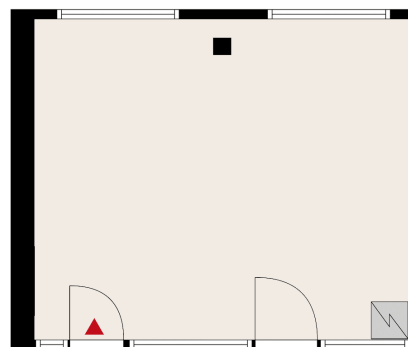

Area
20 m²

Floor
1. floor

Parking
Parking spaces can be found in the parking garage and in the outdoor parking area.

Type
Office

Availability
On term of notice

Address
Tekniikantie 14 02150 Espoo

© Technopolis