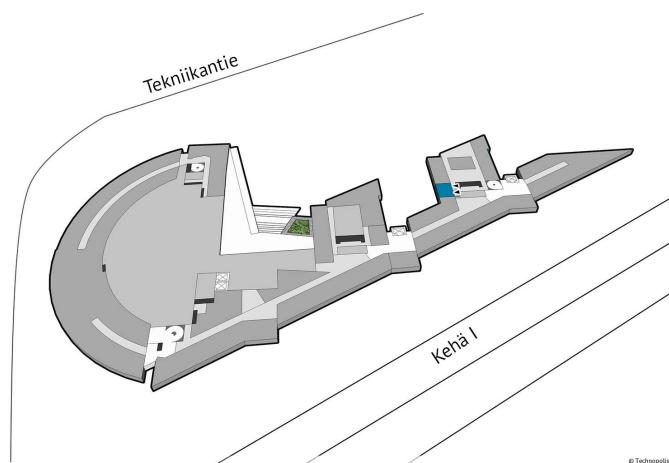

DIRECTIONS

Technopolis Otaniemi campus is located in Espoo near Aalto University along the Kehä I ring road and the metro.

OFFICE 20 M² | TECHNOPSIS OTANIEMI

A compact office room on the first floor for rent. The area has shared kitchen and toilet facilities. Technopolis offers a comprehensive set of services to tenants, and the campus has, among other things, three gyms and five conference rooms with saunas. The site is located along the Länsimetro, light rail line and Ring I, near Aalto University. Contact us and we will arrange a viewing!

Area
20 m²

Floor
1. floor

Parking
Parking spaces can be found in the parking garage and in the outdoor parking area.

Type
Office

Availability
On term of notice

Address
Tekniikantie 14 02150 Espoo

© Technopolis