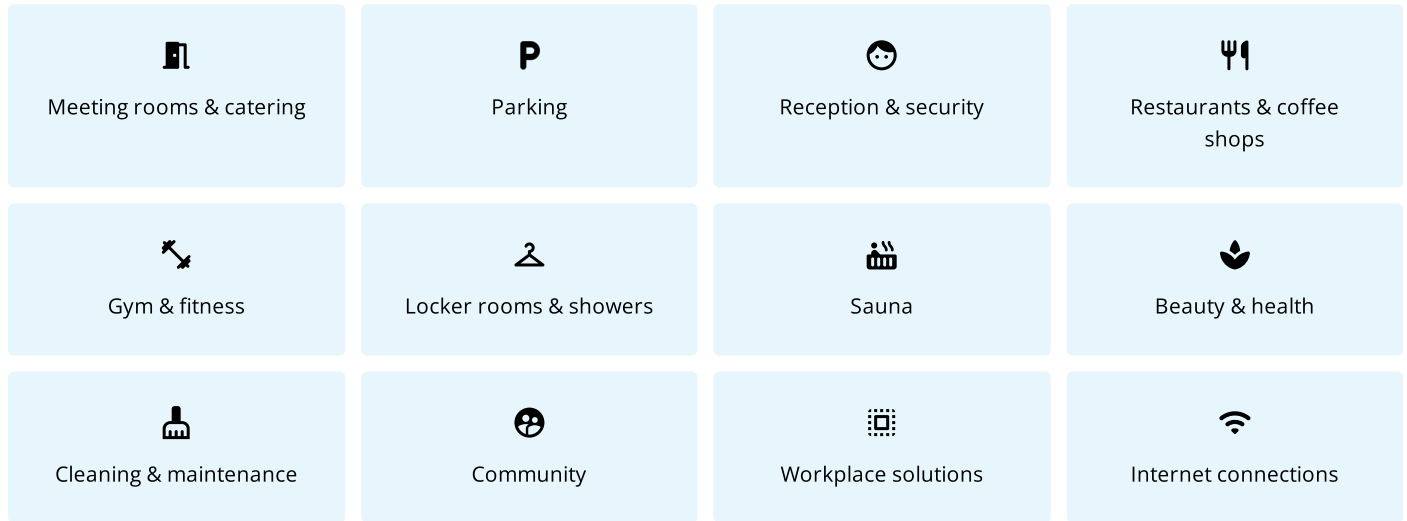

SERVICES ON CAMPUS

Your functional work environment combines office space and access to our services. Discover all the services available on this campus.

Restaurants & coffee shops

Delicious meals served all day long

At Otaniemi campus, you can take your pick from our four fantastic restaurants: Hehku, Tastory, Helinä, and MIN Otaniemi. So no matter if you come for breakfast on the go, lunch with colleagues, a work meeting, or a sweet treat, we're always ready to share our love of food.