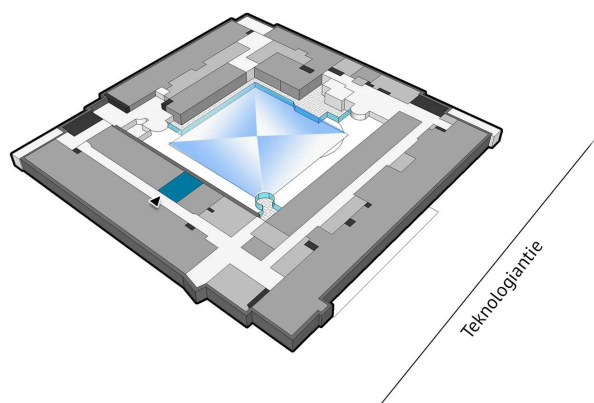

DIRECTIONS

Technopolis Linnanmaa campus is located along the highway only 10 minutes away from the city center and 20 minutes away from the airport.

OFFICE 21 M² | TECHNOPSIS LINNANMAA

A bright second floor office space for rent from Technopolis Linnanmaa Technology Village. The Linnanmaa campus offers comprehensive and versatile services to its tenants. The property is located by excellent transport connections, close to the center of Oulu. The stated square footage contains a share of the common areas. Contact us for further information!

 **Area**
21 m²

 **Floor**
2. floor

 **Parking**
Parking spaces can be found in the outdoor parking area in front of the property.

 **Type**
Office

 **Availability**
Available

 **Address**
Teknologiantie 1 90590 Oulu