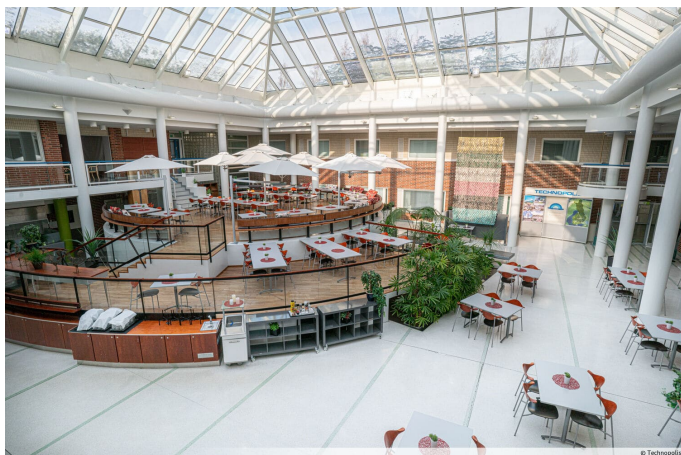

© Technopolis

© Technopolis