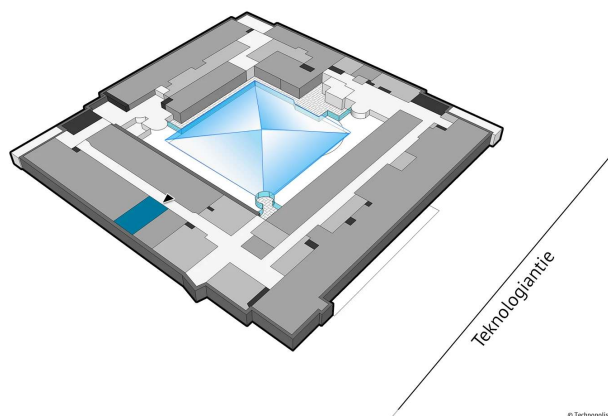

 **Area**
24 m²

 **Floor**
2. floor

 **Parking**
Parking spaces can be found in the outdoor parking area in front of the property.

 **Type**
Office

 **Availability**
Available

 **Address**
Teknologiantie 1 90590 Oulu