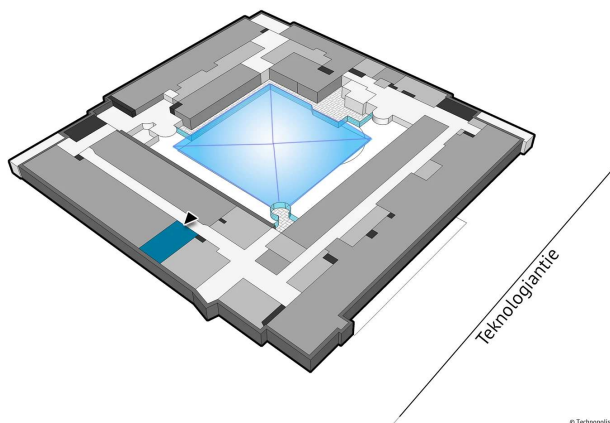

# OFFICE 24 M<sup>2</sup> | TECHNOPSIS LINNANMAA

Available for rent an office room on the second floor at Technopolis Teknologiantie 1. The property is located approximately 10 minutes away from the center of Oulu. The stated square footage contains a share of the common areas. Contact us for more information!

 **Area**  
24 m<sup>2</sup>

 **Floor**  
2. floor

 **Parking**  
Parking spaces can be found in the outdoor parking area in front of the property.

 **Type**  
Office

 **Availability**  
Available

 **Address**  
Teknologiantie 1 90590 Oulu