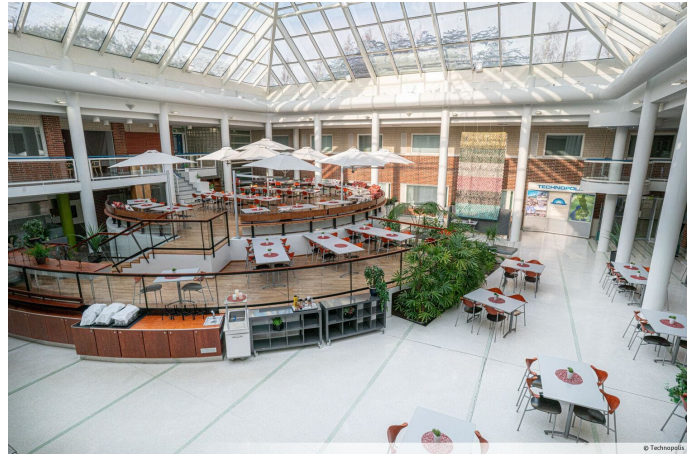

© Technopolis

© Technopolis

© Technopolis