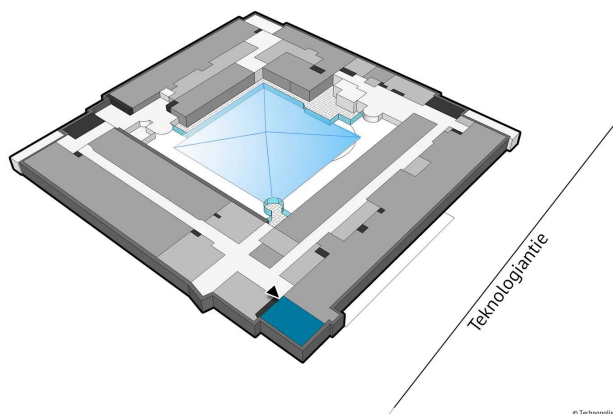

# OFFICE 26 M<sup>2</sup> | TECHNOPSIS LINNANMAA

A neat office space for rent on the second floor at Technopolis Teknologiantie 1. The destination is about a 10-minute drive from the center of Oulu. The stated square footage contains a share of the common areas. Ask for more detailed rental information!

 **Area**  
26 m<sup>2</sup>

 **Floor**  
2. floor

 **Parking**  
Parking spaces can be found in the outdoor parking area in front of the property.

 **Type**  
Office

 **Availability**  
Available

 **Address**  
Teknologiantie 1 90590 Oulu