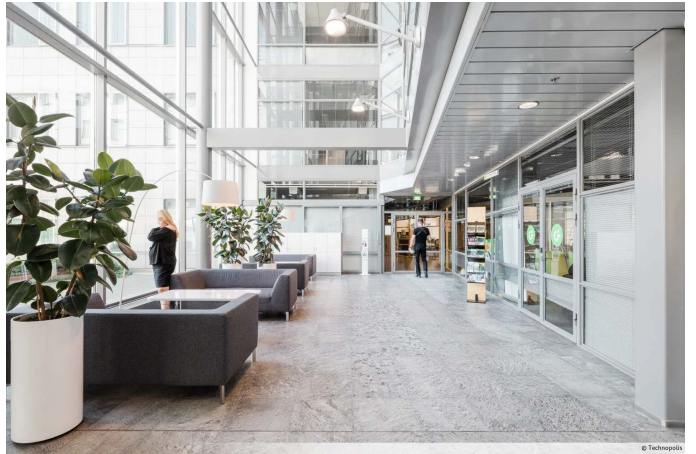

© Technopolis