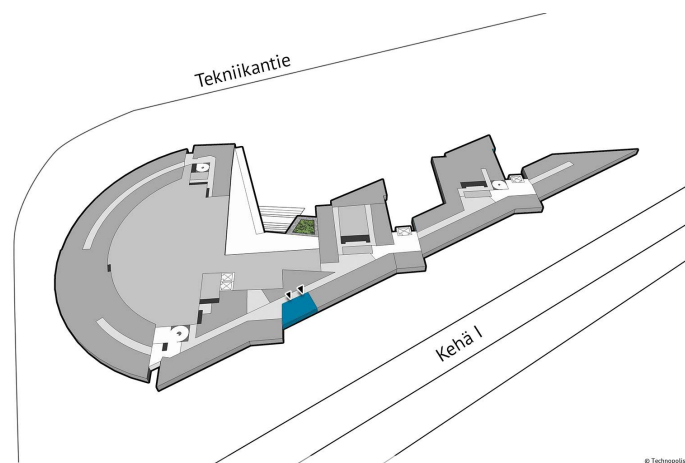

OFFICE 32 M² | TECHNOPSIS OTANIEMI

A compact office space on the first floor is now available for lease. The space has a shared kitchen and toilet facilities. Technopolis offers a comprehensive set of services to its customers, and the campus has, among other things, three gyms and five conference rooms with saunas. The campus is located along the Länsimetro, Light Rail Line and Ring Road I, near Aalto University. Contact us and we will arrange a viewing!

Area
32 m²

Floor
1. floor

Parking
Parking spaces can be found in the parking garage and in the outdoor parking area.

Type
Office

Availability
On term of notice

Address
Tekniikantie 14 02150 Espoo

© Technopolis