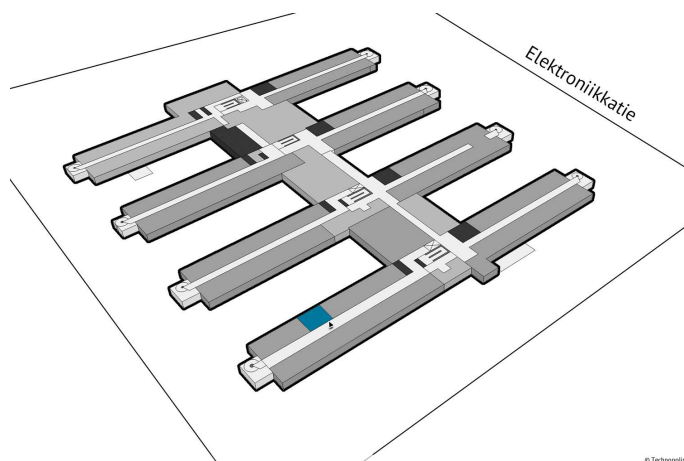

 **Area**  
33 m<sup>2</sup>

 **Floor**  
2. floor

 **Parking**  
Parking spaces can be found in the outdoor parking area in front of the property.

 **Type**  
Office

 **Availability**  
Available

 **Address**  
Elektroniikkatie 3 90590 Oulu