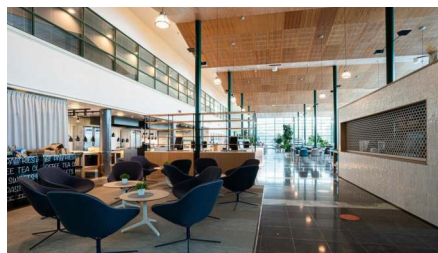

Around 6,000 professionals from all kinds of industries work at Technopolis Linnanmaa, which makes it a great place to be if you want to network and make lasting connections. The campus is next to Oulu University and just 10 minutes from the city center by car, as well as being easily accessible by public transport.

When visiting Linnanmaa, you will find yourself at the beginning of the Technopolis story. The original campus was built in the early 1980s after being inspired by Silicon Valley, and it went on to become one of the first technology villages in the world. Since then, most of the campus has been renovated and an extension was added in 2000.

The Linnanmaa campus is fully carbon-neutral in all energy consumption and some of the buildings on campus also hold international LEED certificates for energy and environmental conduct. Read more about Technopolis' sustainability.