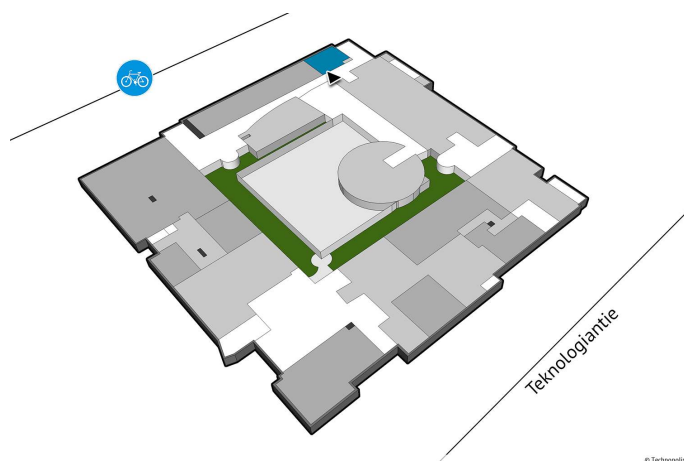

 **Area**
33 m²

 **Floor**
1. floor

 **Parking**
Parking spaces can be found in the outdoor parking area in front of the property.

 **Type**
Office

 **Availability**
Available

 **Address**
Teknologiantie 1 90590 Oulu