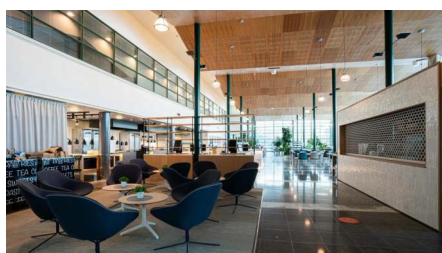

Around 6,000 professionals from all kinds of industries work at Technopolis Linnanmaa, which makes it a great place to be if you want to network and make lasting connections. The campus is next to Oulu University and just 10 minutes from the city center by car, as well as being easily accessible by public transport.

When visiting Linnanmaa, you will find yourself at the beginning of the Technopolis story. The original campus was built in the early 1980s after being inspired by Silicon Valley, and it went on to become one of the first technology villages in the world. Since then, most of the campus has been renovated and an extension was added in 2000.

The Linnanmaa campus is fully carbon-neutral in all energy consumption and some of the buildings on campus also hold international LEED certificates for energy and environmental conduct. Read more about Technopolis' sustainability.