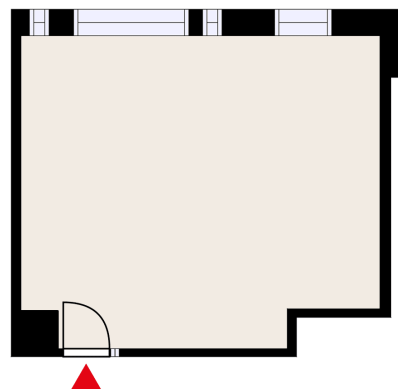

© Technopolis