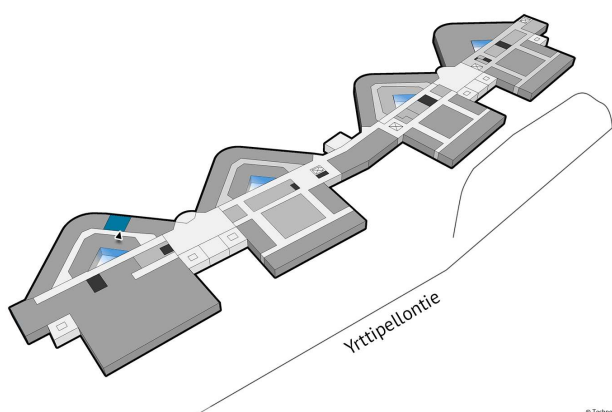

OFFICE 33 M² | TECHNOPSIS PELTOLA

A neat office space for rent on the fourth floor of Technopolis Peltola campus. The stated square footage contains a share of the common areas. The property is located with good transport connections, near the center of Oulu. Contact us and ask for more information about this space!

Area
33 m²

Floor
4. floor

Parking
Campus parking spaces are located in the parking garage, where there are also charging points for electric cars.

Type
Office

Availability
On term of notice

Address
Yrttipellontie 1 90230 Oulu

© Technopolis