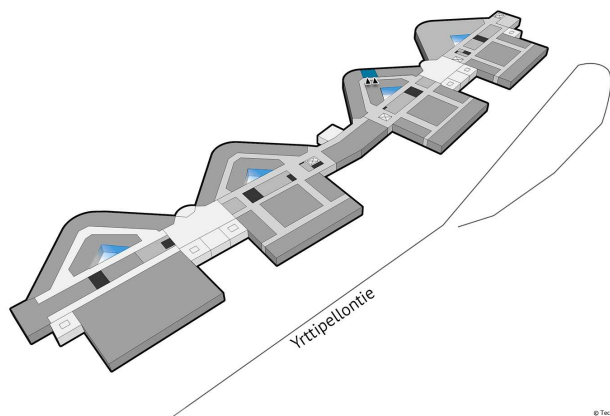

OFFICE 33 M² | TECHNOPSIS PELTOLA

4th floor office space for rent at Technopolis Peltola, close to Oulu city center. The stated square footage contains a share of the common areas. Contact for more information!

Area
33 m²

Floor
4. floor

Parking
Campus parking spaces are located in the parking garage, where there are also charging points for electric cars.

Type
Office

Availability
On term of notice

Address
Yrttipellontie 1 90230 Oulu

© Technopolis