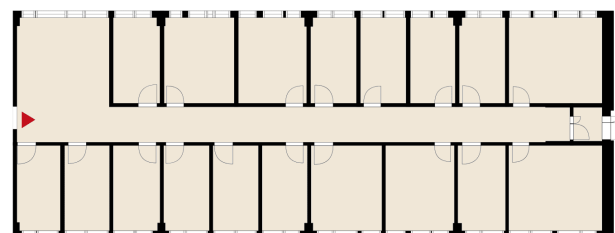

**Area**  
363 m<sup>2</sup>

**Floor**  
3. floor

**Parking**  
Parking spaces can be found in the outdoor parking area in front of the property.

**Type**  
Office

**Availability**  
Available

**Address**  
Elektronikkatie 5 90590 Oulu