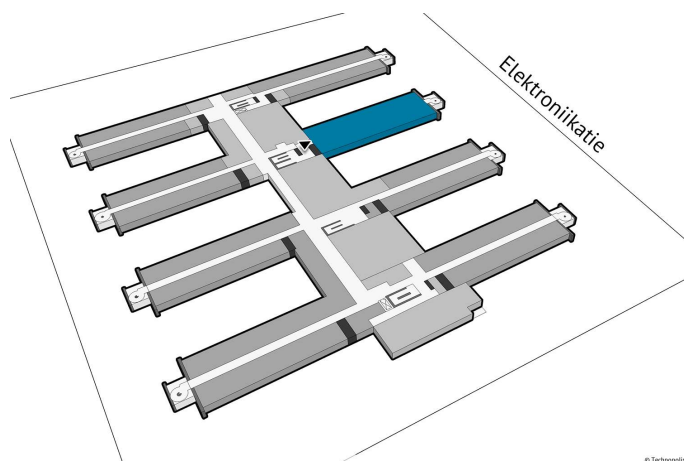

**Area**  
363 m<sup>2</sup>

**Floor**  
3. floor

**Parking**  
Parking spaces can be found in the outdoor parking area in front of the property.

**Type**  
Office

**Availability**  
Available

**Address**  
Elektronikkatie 5 90590 Oulu