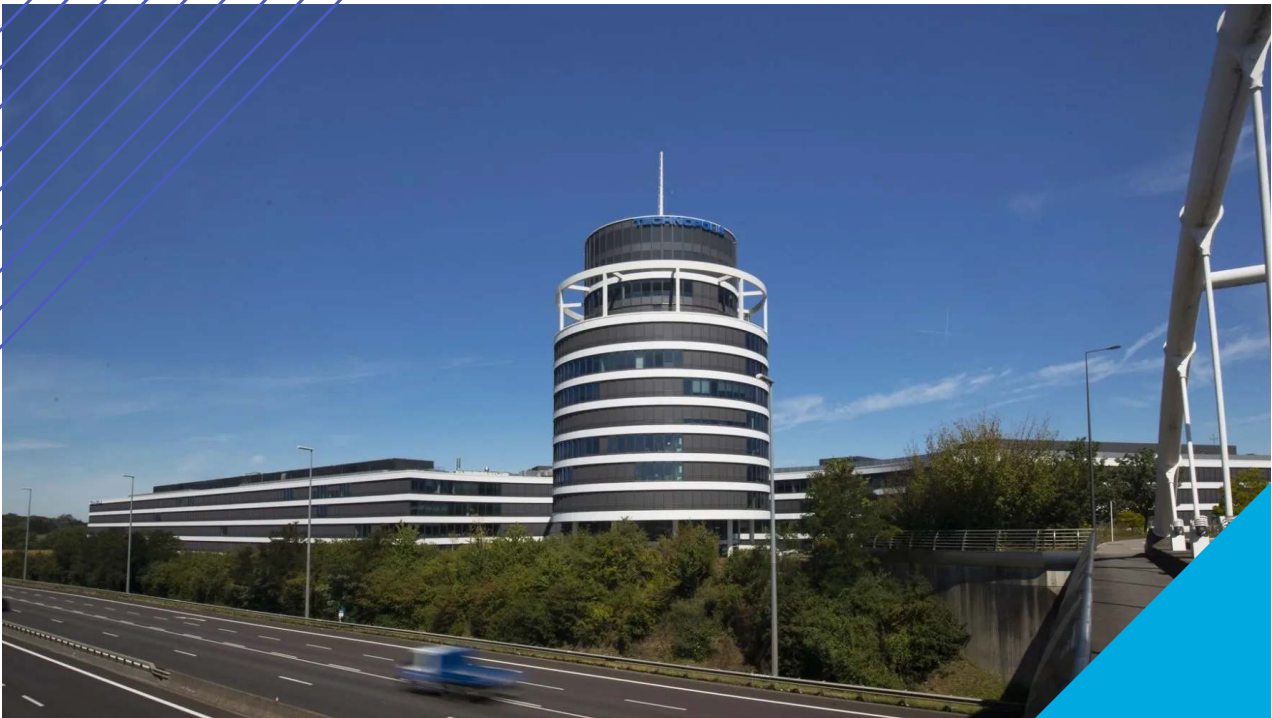

# Office 402 m<sup>2</sup>

Technopolis Gasperich, Luxembourg

**TECHNOPOLIS**

# TECHNOPOLIS GASPERICH – FLEXIBLE OFFICE SPACE IN CLOCHE D’OR, LUXEMBOURG CITY

Technopolis Gasperich is the ideal spot for companies of all sizes that are looking for flexible office space in Luxembourg City. You’ll find the campus in the developing business district of Cloche d’Or, which acts as a headquarters for several major businesses and European Union institutions. On Gasperich campus you get an office space that is centrally located only 5 kilometres from city center with an attractive pricing.

It’s simple to travel to and from Gasperich campus, seeing as it’s a very short distance from Luxembourg City center and close to a major highway interchange. You can easily hop on a bus from to other parts of the city and country, while a large-scale tram project will soon connect Cloche d’Or with the airport. If you want to go shopping, the biggest shopping mall in the country, LCO, is only five minutes away from the campus.