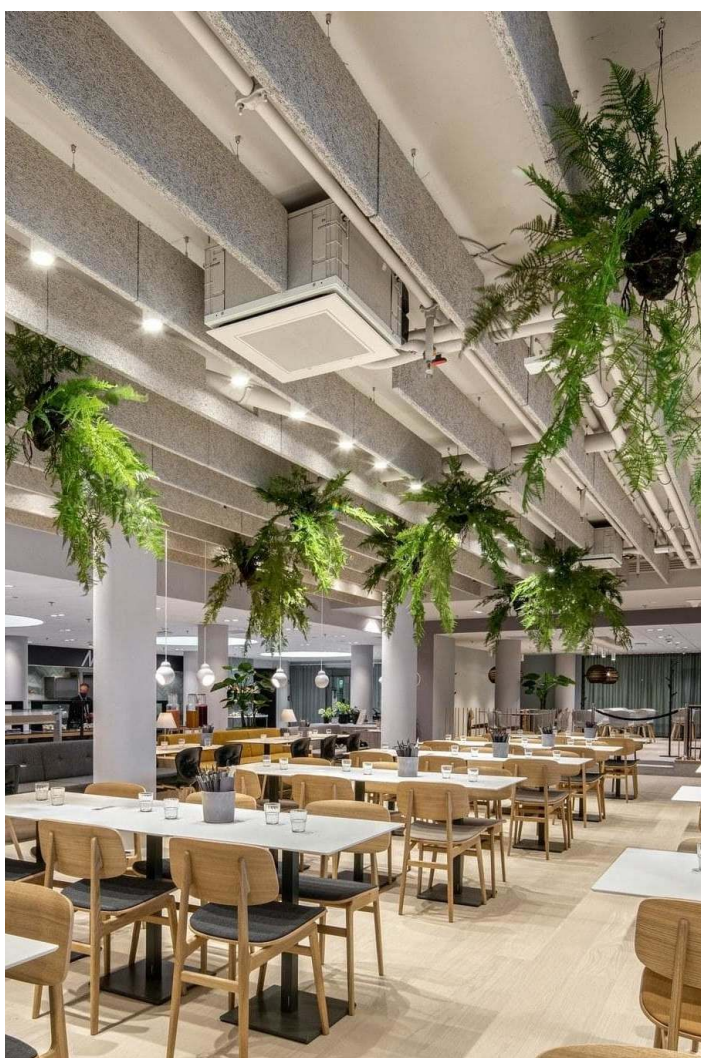

Restaurants & coffee shops

Cleaning & maintenance

Community

Workplace solutions

Restaurants & coffee shops

Delicious meals served all day long

MIN Technopolis is the perfect restaurant for taking your lunch in Gasperich. Our chefs propose a fresh and contemporary cuisine where they can express their creativity and the quest for flavors. At MIN Coffee, our barista prepares all kinds of coffees and serves fresh baked pastries.