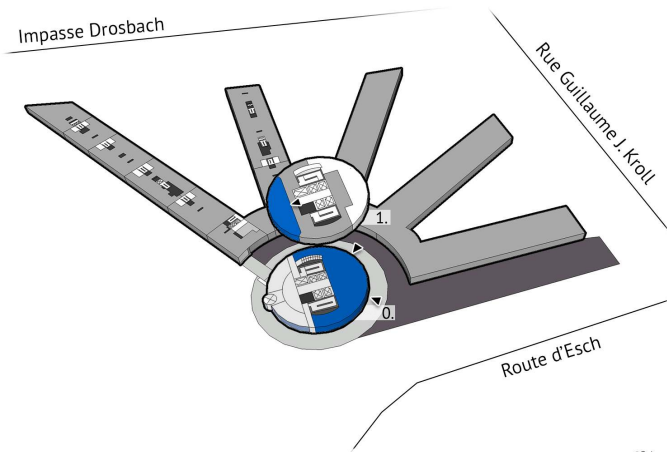

OFFICE 402 M² | TECHNOPSIS GASPERICH

Available for rent an office on the 1st floor and retail premises on the ground floor at Technopolis Gasperich in Luxembourg. Technopolis Gasperich offers modern and flexible office premises that can be modified to meet company's needs. The central railway station is around 10 minutes from Gasperich by bus or car.

Area

402 m²

Floor

Street level & bottom floor

Parking

There is a parking hall in the building.

Type

Office

Availability

Available

Address

12 rue Guillaume Kroll 1882 Luxembourg

© Technopolis