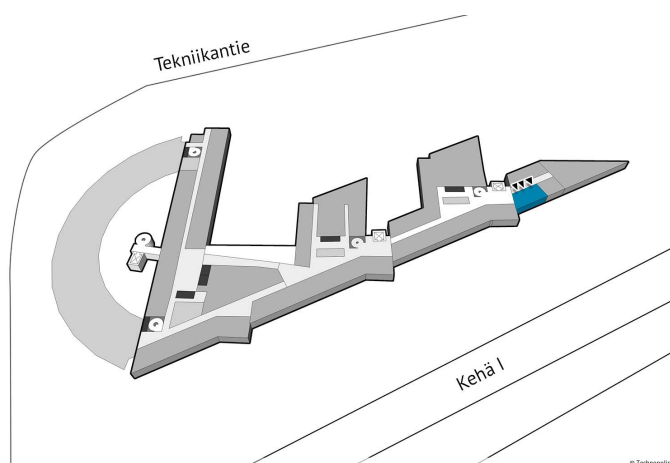

OFFICE 44 M² | TECHNOPSIS OTANIEMI

A ready-to-move-in office complex on the fifth floor for rent! The space consists of a large open space and one room. The area has shared kitchen and toilet facilities. Technopolis offers a comprehensive set of services to its tenants, and the campus has, among other things, three gyms and five conference rooms with saunas. The site is located along Länsimetro, light rail line and Ring I, near Aalto University. Contact us and we will arrange a viewing!

Area
44 m²

Floor
5. floor

Parking
Parking spaces can be found in the parking garage and in the outdoor parking area.

Type
Office

Availability
Available

Address
Tekniikantie 14 02150 Espoo

© Technopolis

© Technopolis