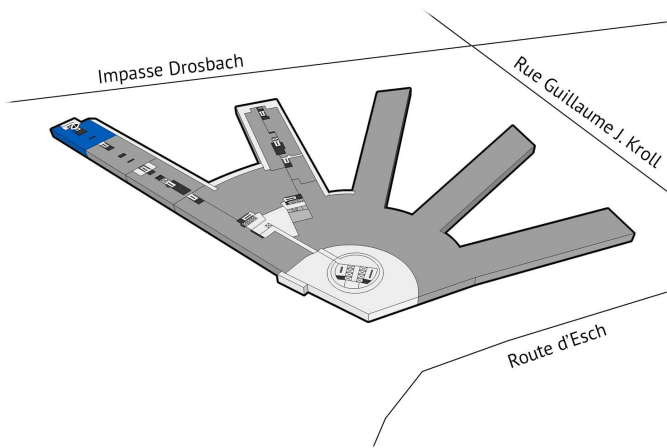

OFFICE 489 M² | TECHNOPSIS GASPERICH

Available for rent a spacious 1st floor office at Technopolis Gasperich in Luxembourg. The space consist on several rooms and it includes toilet facilities. Technopolis Gasperich is the ideal spot for companies of all sizes that are looking for flexible office space in Luxembourg City. Luxembourg City centre is reachable in around 10 minutes by car.

Area

489 m²

Floor

1. floor

Parking

There is a parking hall in the building.

Type

Office

Availability

Available

Address

12E Impasse Drosbach 1882 Luxembourg

© Technopolis