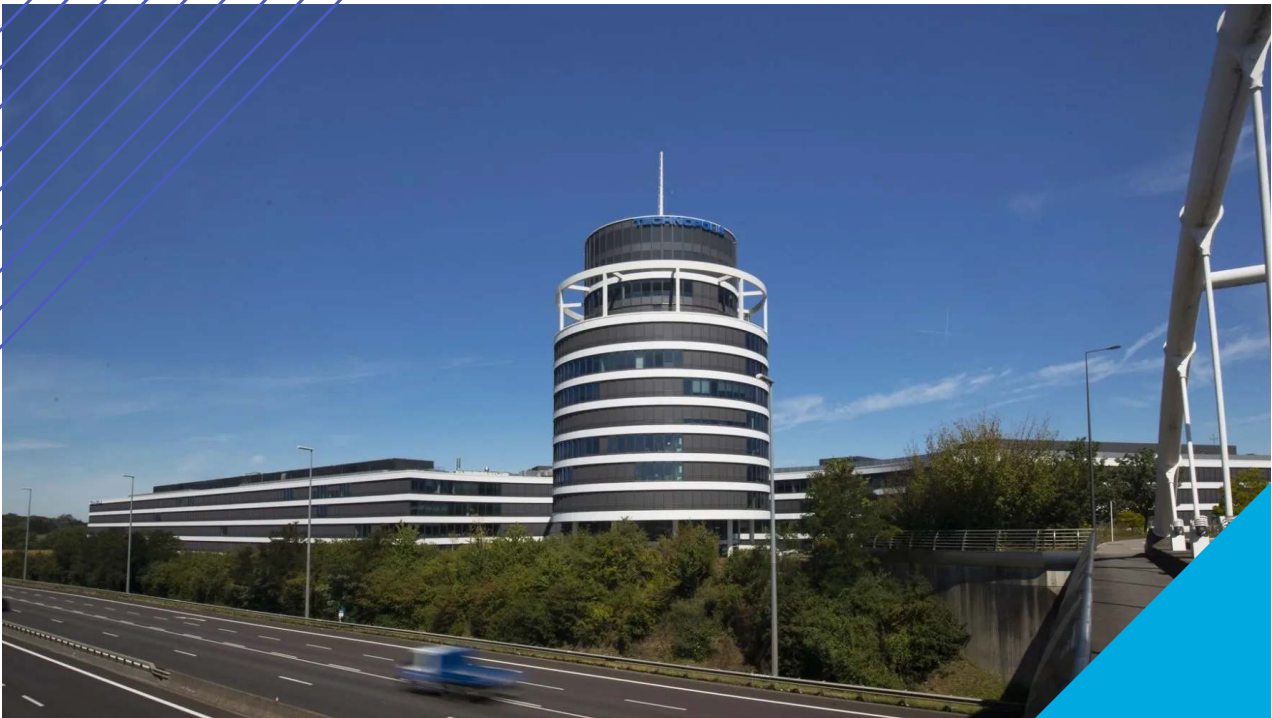

# Office 489 m<sup>2</sup>

Technopolis Gasperich, Luxembourg

**TECHNOPOLIS**

# TECHNOPOLIS GASPERICH – FLEXIBLE OFFICE SPACE IN CLOCHE D’OR, LUXEMBOURG CITY

Technopolis Gasperich is the ideal spot for companies of all sizes that are looking for flexible office space in Luxembourg City. You’ll find the campus in the developing business district of Cloche d’Or, which acts as a headquarters for several major businesses and European Union institutions. On Gasperich campus you get an office space that is centrally located only 5 kilometres from city center with an attractive pricing.

It’s simple to travel to and from Gasperich campus, seeing as it’s a very short distance from Luxembourg City center and close to a major highway interchange. You can easily hop on a bus from to other parts of the city and country, while a large-scale tram project will soon connect Cloche d’Or with the airport. If you want to go shopping, the biggest shopping mall in the country, LCO, is only five minutes away from the campus.