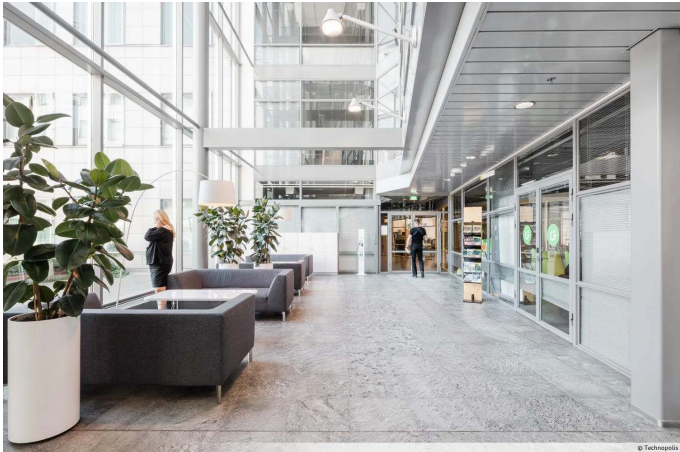

© Technopolis

© Technopolis