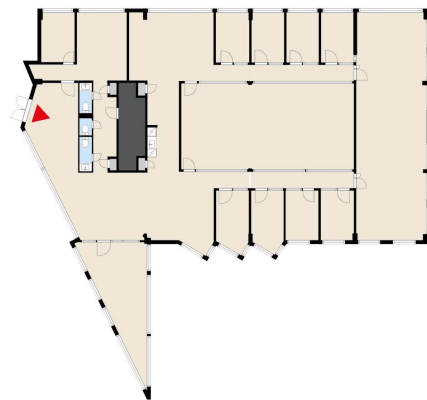

© Technopolis