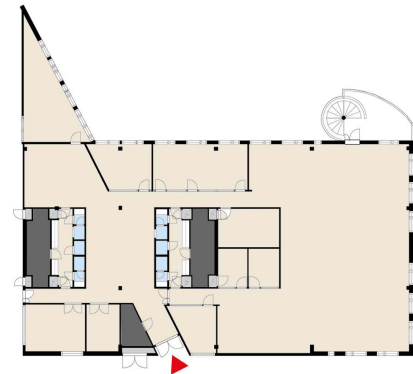

© Technopolis