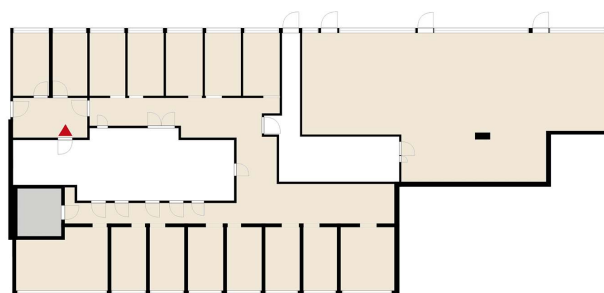

 **Area**
570 m²

 **Floor**
1. floor

 **Parking**
There is a parking hall in the building.

 **Type**
Office

 **Availability**
Available

 **Address**
12D Impasse Drosbach 1882 Luxembourg

© Technopolis

© Technopolis