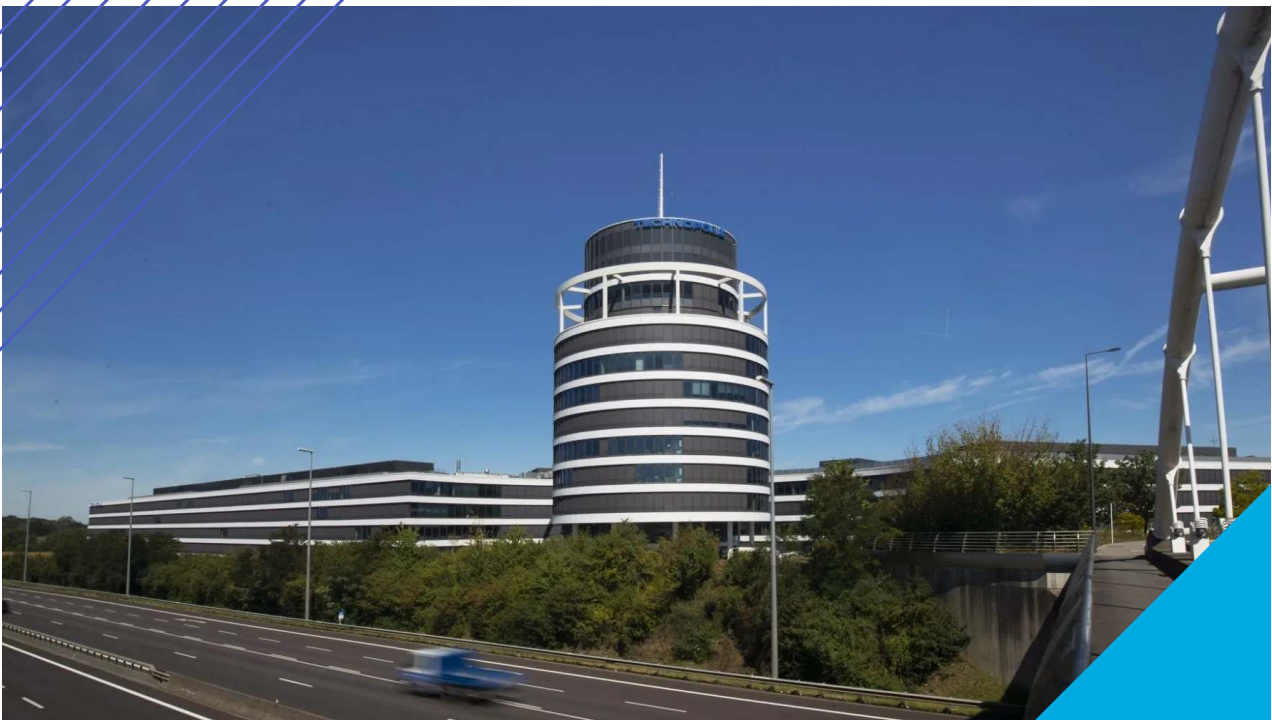

Office 570 m²

Technopolis Gasperich, Luxembourg

TECHNOPOLIS

TECHNOPOLIS GASPERICH – FLEXIBLE OFFICE SPACE IN CLOCHE D’OR, LUXEMBOURG CITY

Technopolis Gasperich is the ideal spot for companies of all sizes that are looking for flexible office space in Luxembourg City. You’ll find the campus in the developing business district of Cloche d’Or, which acts as a headquarters for several major businesses and European Union institutions. On Gasperich campus you get an office space that is centrally located only 5 kilometres from city center with an attractive pricing.

It’s simple to travel to and from Gasperich campus, seeing as it’s a very short distance from Luxembourg City center and close to a major highway interchange. You can easily hop on a bus from to other parts of the city and country, while a large-scale tram project will soon connect Cloche d’Or with the airport. If you want to go shopping, the biggest shopping mall in the country, LCO, is only five minutes away from the campus.

The office space at Technopolis Gasperich is based in a landmark building that houses all the services you need to concentrate on what’s most important: Growing your business. Technopolis Gasperich offers a wide range of services, such as reception, concierge service, a stylish restaurant and coffee shop as well as meeting rooms. Our services for your company also include great parking spaces, which are highly appreciated by our customers.

DIRECTIONS

Technopolis Gasperich campus is located in the district of Cloche d'Or with fantastic transport connections to the city center, the airport, and quick access to the highway. The driving time to the international airport at Findel is around 15 minutes.