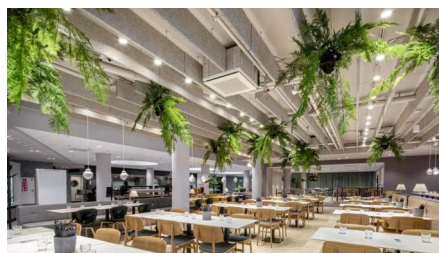

It’s simple to travel to and from Gasperich campus, seeing as it’s a very short distance from Luxembourg City center and close to a major highway interchange. You can easily hop on a bus from to other parts of the city and country, while a large-scale tram project will soon connect Cloche d’Or with the airport. If you want to go shopping, the biggest shopping mall in the country, LCO, is only five minutes away from the campus.

The office space at Technopolis Gasperich is based in a landmark building that houses all the services you need to concentrate on what’s most important: Growing your business. Technopolis Gasperich offers a wide range of services, such as reception, concierge service, a stylish restaurant and coffee shop as well as meeting rooms. Our services for your company also include great parking spaces, which are highly appreciated by our customers.

Technopolis procures 100% carbon-neutral certified electricity on Gasperich campus and the campus holds a BREEAM certification for its environmental and sustainability performance. Read more about Technopolis’ sustainability.