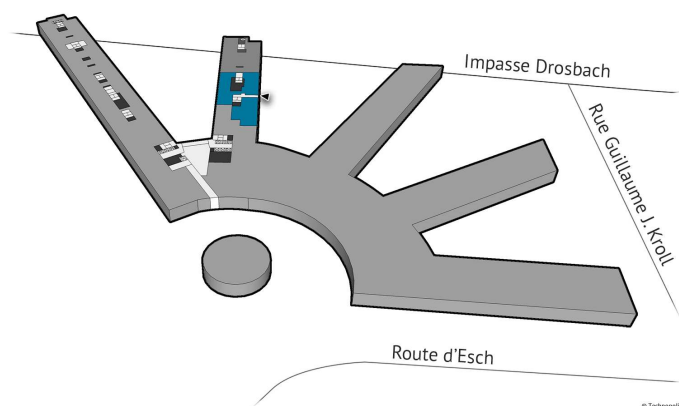

OFFICE 570 M² | TECHNOPSIS GASPERICH

Available for rent a spacious 1st floor office on the field side at Technopolis Gasperich in Luxembourg. The space consist on several rooms and it includes toilet facilities. Technopolis Gasperich is the ideal spot for companies of all sizes that are looking for flexible office space in Luxembourg City. Luxembourg City centre is reachable in around 10 minutes by car.

Area
570 m²

Floor
1. floor

Parking
There is a parking hall in the building.

Type
Office

Availability
Available

Address
12D Impasse Drosbach 1882 Luxembourg

© Technopolis

© Technopolis