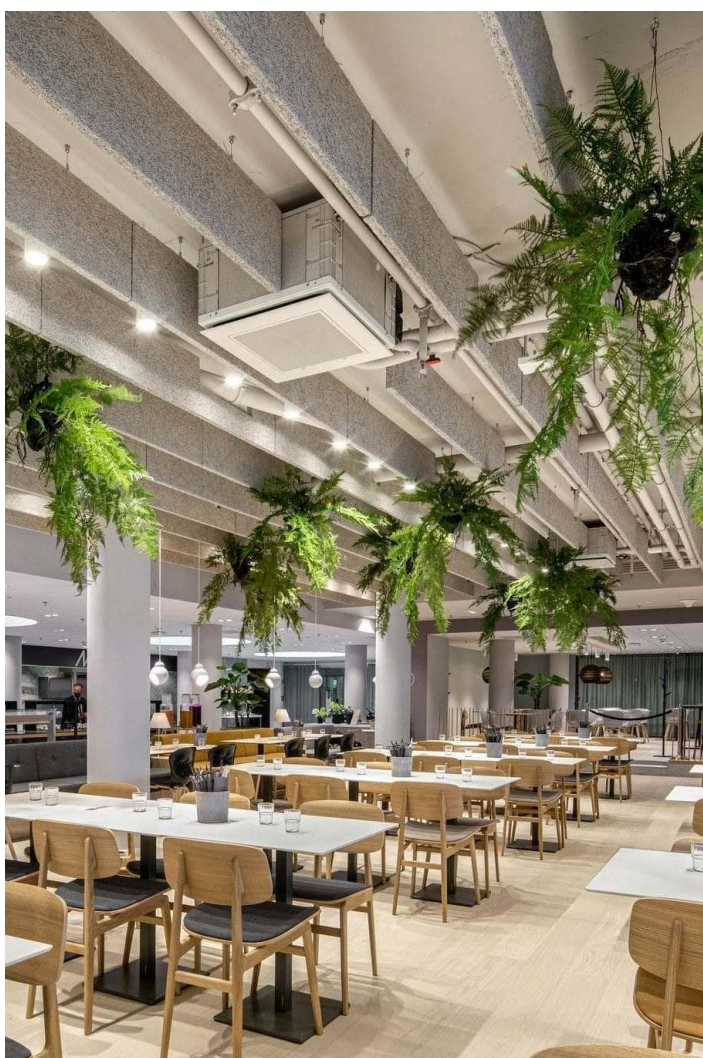

Restaurants & coffee shops

Cleaning & maintenance

Community

Workplace solutions

Restaurants & coffee shops

Delicious meals served all day long

MIN Technopolis is the perfect restaurant for taking your lunch in Gasperich. Our chefs propose a fresh and contemporary cuisine where they can express their creativity and the quest for flavors. At MIN Coffee, our barista prepares all kinds of coffees and serves fresh baked pastries.