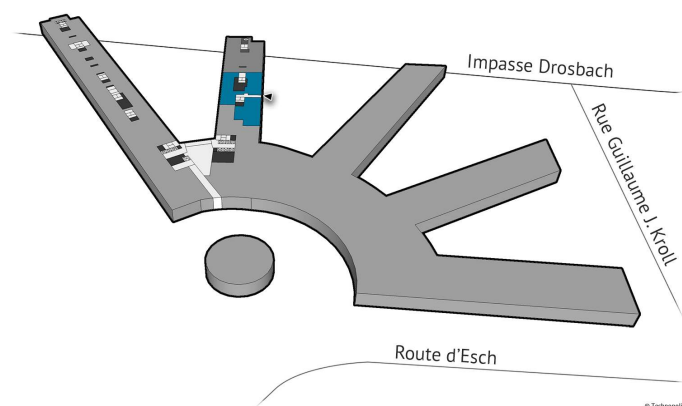

OFFICE 570 M² | TECHNOPSIS GASPERICH

Available for rent a spacious 1st floor office on the field side at Technopolis Gasperich in Luxembourg. The space consist on several rooms and it includes toilet facilities. Technopolis Gasperich is the ideal spot for companies of all sizes that are looking for flexible office space in Luxembourg City. Luxembourg City centre is reachable in around 10 minutes by car.

Area
570 m²

Floor
1. floor

Parking
There is a parking hall in the building.

Type
Office

Availability
Available

Address
12D Impasse Drosbach 1882 Luxembourg