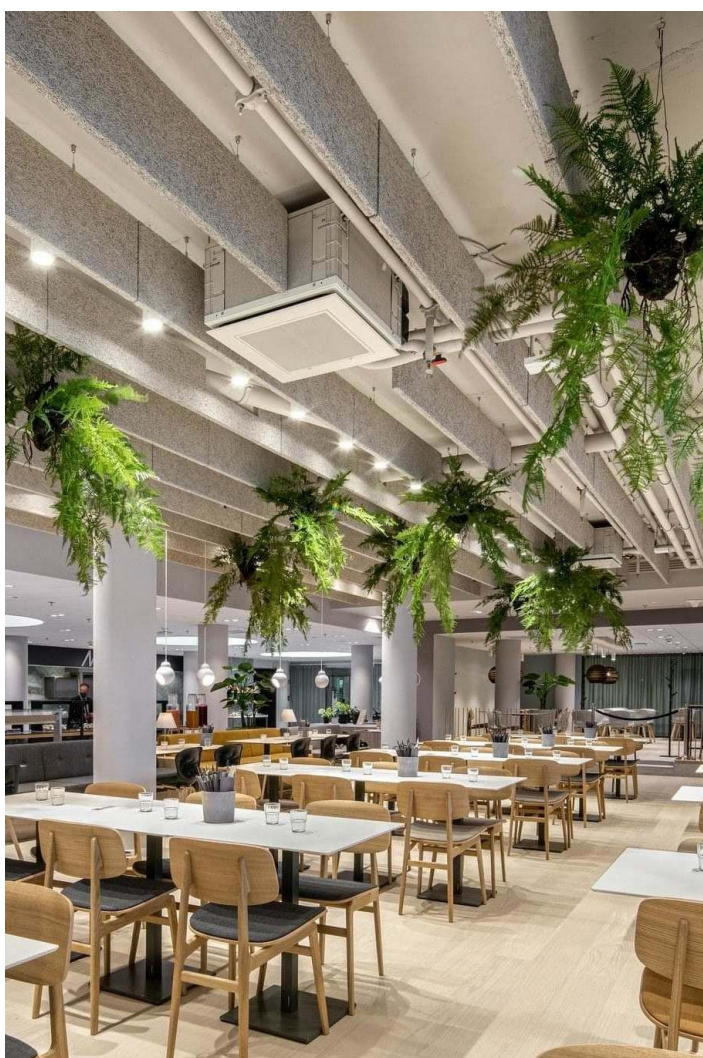

SERVICES ON CAMPUS

Your functional work environment combines office space and access to our services. Discover all the services available on this campus.

Meeting rooms & catering

Parking

Reception & security

Restaurants & coffee shops

Cleaning & maintenance

Community

Workplace solutions

Restaurants & coffee shops

Delicious meals served all day long

MIN Technopolis is the perfect restaurant for taking your lunch in Gasperich. Our chefs propose a fresh and contemporary cuisine where they can express their creativity and the quest for flavors. At MIN Coffee, our barista prepares all kinds of coffees and serves fresh baked pastries.