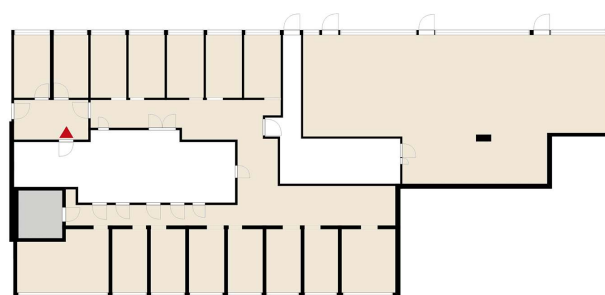

 **Area**  
570 m<sup>2</sup>

 **Floor**  
1. floor

 **Parking**  
There is a parking hall in the building.

 **Type**  
Office

 **Availability**  
Available

 **Address**  
12D Impasse Drosbach 1882 Luxembourg