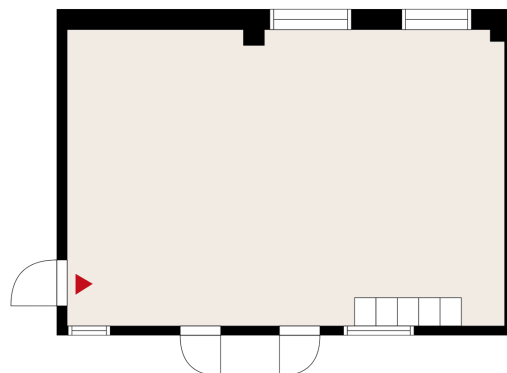

# OFFICE 57 M<sup>2</sup> | TECHNOPSIS LINNANMAA

A modern office space on the first floor for rent at the Technopolis Linnanmaa campus. The stated square footage contains a share of the common spaces. The property is located approximately a 10 minute drive away from the center of Oulu. Contact us for more information!

 **Area**  
57 m<sup>2</sup>

 **Floor**  
1. floor

 **Parking**  
Parking spaces can be found in outdoor parking areas in front of the properties.

 **Type**  
Office

 **Availability**  
On term of notice

 **Address**  
Elektroniikkatie 14 90590 Oulu