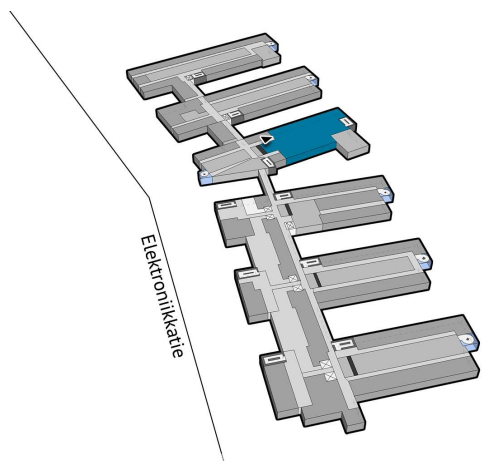

OFFICE 675 M² | TECHNOPSIS LINNANMAA

A large office space on the second floor for rent on Technopolis Linnanmaa Elektronikkatie campus, where you can find work and conference rooms of various sizes. The stated square footage contains a share of the common areas. The campus is located only about a 10-minute drive away from the center of Oulu. Contact us and ask for more information about this office space!

Area
675 m²

Floor
2. floor

Parking
Parking spaces can be found in outdoor parking areas in front of the properties.

Type
Office

Availability
On term of notice

Address
Elektronikkatie 12 90590 Oulu

© Technopolis

© Technopolis