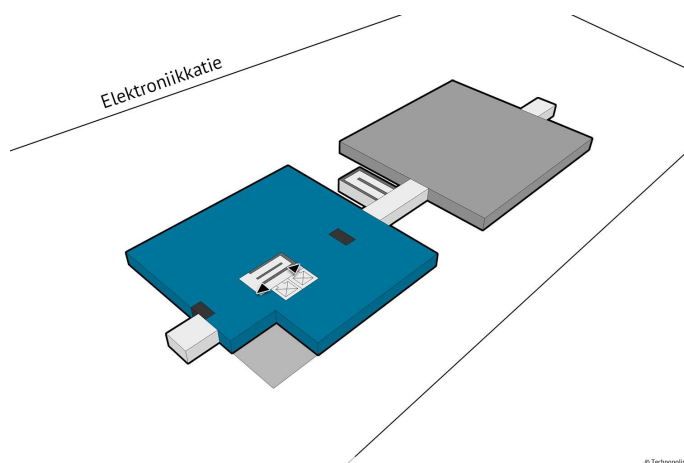

Area
696 m²

Floor
2. floor

Parking
Parking spaces can be found in the outdoor parking area in front of the property.

Type
Office

Availability
On term of notice

Address
Elektroniikkatie 2B 90590 Oulu

© Technopolis