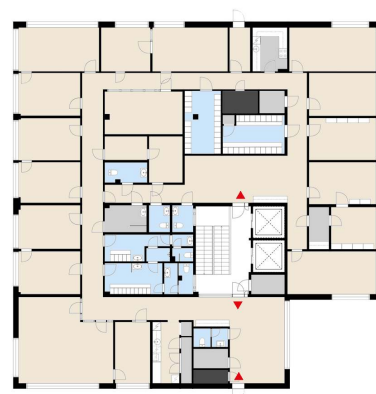

Area
696 m²

Floor
2. floor

Parking
Parking spaces can be found in the outdoor parking area in front of the property.

Type
Office

Availability
On term of notice

Address
Elektroniikkatie 2B 90590 Oulu

© Technopolis