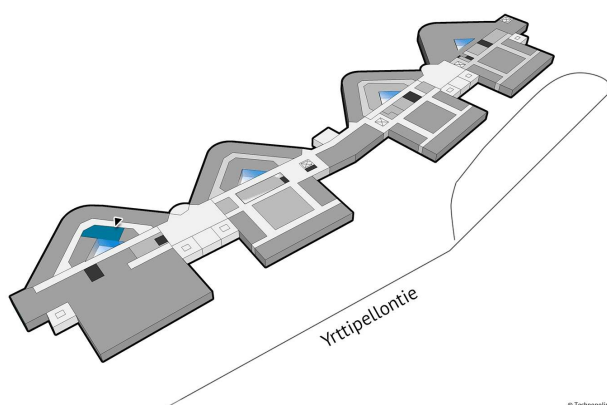

OFFICE 74 M² | TECHNOPSIS PELTOLA

A neat office space for rent on the fourth floor of Technopolis Peltola campus. The stated square footage contains a share of the common areas. The property is located with good transport connections, near the center of Oulu. Contact us and ask for more information about this space!

Area
74 m²

Floor
4. floor

Parking
Campus parking spaces are located in the parking garage, where there are also charging points for electric cars.

Type
Office

Availability
On term of notice

Address
Yrttpellontie 1 90230 Oulu