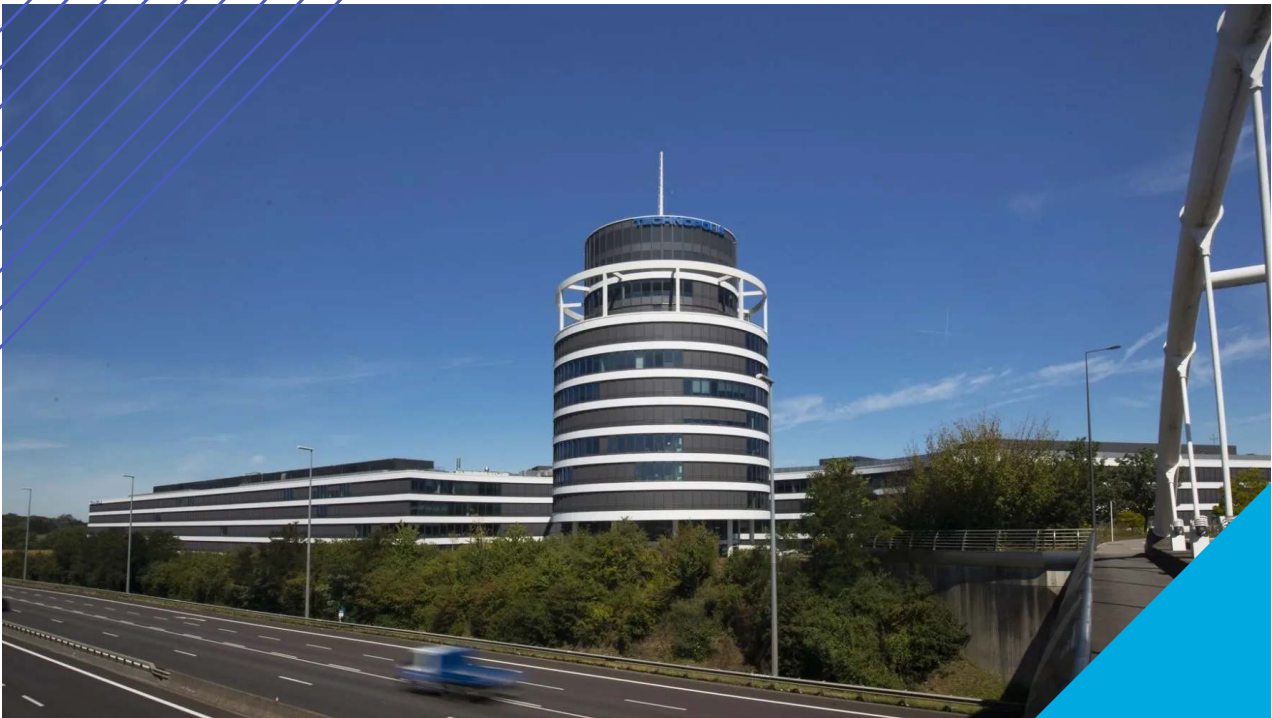

Office 763 m²

Technopolis Gasperich, Luxembourg

TECHNOPOLIS

TECHNOPOLIS GASPERICH – FLEXIBLE OFFICE SPACE IN CLOCHE D’OR, LUXEMBOURG CITY

Technopolis Gasperich is the ideal spot for companies of all sizes that are looking for flexible office space in Luxembourg City. You'll find the campus in the developing business district of Cloche d'Or, which acts as a headquarters for several major businesses and European Union institutions. On Gasperich campus you get an office space that is centrally located only 5 kilometres from city center with an attractive pricing.

It's simple to travel to and from Gasperich campus, seeing as it's a very short distance from Luxembourg City center and close to a major highway interchange. You can easily hop on a bus from to other parts of the city and country, while a large-scale tram project will soon connect Cloche d'Or with the airport. If you want to go shopping, the biggest shopping mall in the country, LCO, is only five minutes away from the campus.

The office space at Technopolis Gasperich is based in a landmark building that houses all the services you need to concentrate on what's most important: Growing your business. Technopolis Gasperich offers a wide range of services, such as reception, concierge service, a stylish restaurant and coffee shop as well as meeting rooms. Our services for your company also include great parking spaces, which are highly appreciated by our customers.

DIRECTIONS

Technopolis Gasperich campus is located in the district of Cloche d'Or with fantastic transport connections to the city center, the airport, and quick access to the highway. The driving time to the international airport at Findel is around 15 minutes.