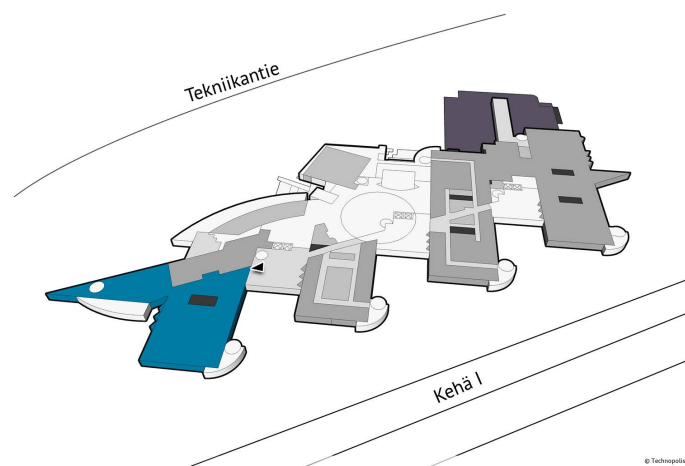

OFFICE 815 M² | TECHNOPSIS OTANIEMI

A ready-to-move-in office space on the first floor is now available for rent. Technopolis offers multiple services to its tenants. The campus area has, among other things, three gyms and five conference rooms with saunas. The premises is located near the Aalto University, along Ring Road I, Länsimetro and Raide-Jokeri light rail line. Contact us and we will arrange a viewing!

Area
815 m²

Floor
1. floor

Parking
Parking spaces can be found in the parking garage and in the outdoor parking area.

Type
Office

Availability
On term of notice

Address
Tekniikantie 12 02150 Espoo

© Technopolis

© Technopolis