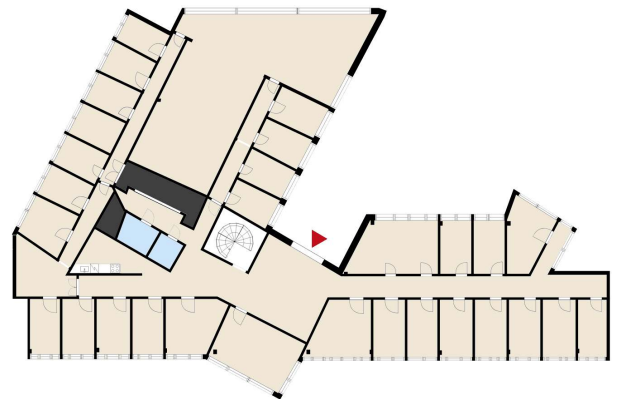

Area
832 m²

Floor
5. floor

Parking
Parking spaces can be found in the parking garage and in the outdoor parking area.

Type
Office

Availability
On term of notice

Address
Tekniikantie 14 02150 Espoo

© Technopolis