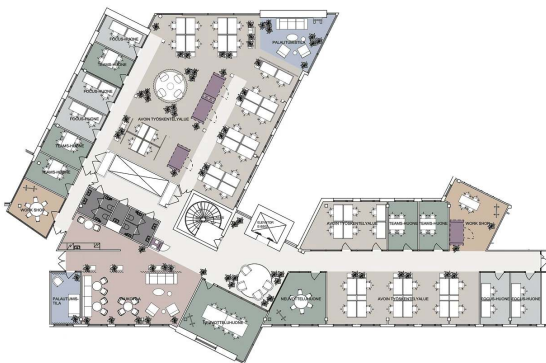

© Technopolis