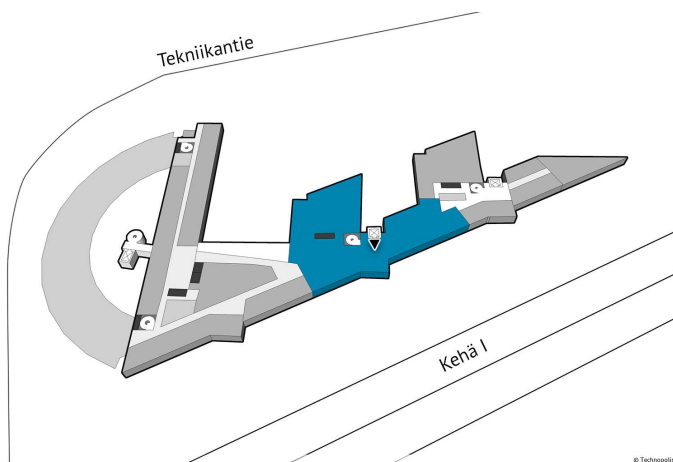

DIRECTIONS

Technopolis Otaniemi campus is located in Espoo near Aalto University along the Kehä I ring road and the metro.

OFFICE 832 M² | TECHNOPSIS OTANIEMI

An 832m² office complex is becoming available. The office complex has several separate work rooms, open-plan space and a meeting space, a kitchen, and toilets. The space can also be modified according to the customer's needs. Technopolis offers a wide and modern set of services for tenants. The campus has, among other things, three gyms and five conference rooms with saunas. The area is in a good location near Aalto University, along Ring Road I and the Länsimetrol.

Area
832 m²

Floor
5. floor

Parking
Parking spaces can be found in the parking garage and in the outdoor parking area.

Type
Office

Availability
On term of notice

Address
Tekniikantie 14 02150 Espoo

© Technopolis