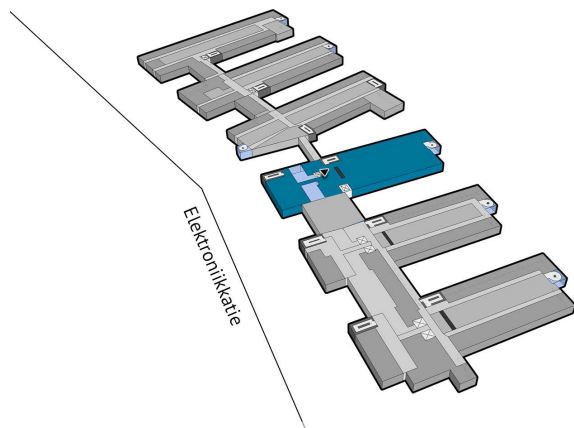

OFFICE 903 M² | TECHNOPSIS LINNANMAA

A large modern office space for rent in the C-wing, which consists of open space, office and conference rooms, as well as kitchen and social facilities. The stated square footage contains a share of the common areas. The property is located about a 10-minute drive from the city center of Oulu. Contact us and ask for more information!

Area

903 m²

Floor

2. floor

Parking

Parking spaces can be found in outdoor parking areas in front of the properties.

Type

Office

Availability

Available

Address

Elektronikkatie 10 90590 Oulu