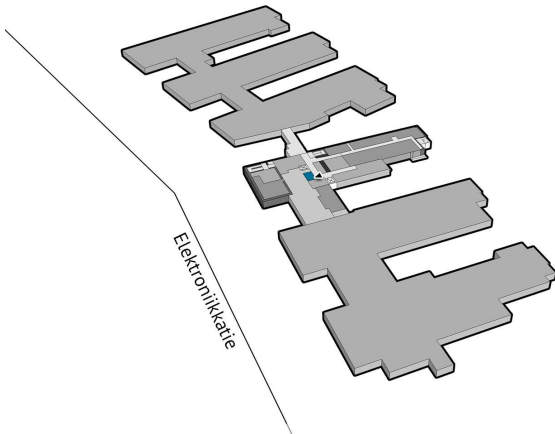

WAREHOUSE 11 M² | TECHNOPSIS LINNANMAA

A small storage space on the first floor is available for rent at Technopolis Linnanmaa Elektroniikkatie. The campus is located only about a 10-minute drive away from the city center of Oulu. The stated square footage contains a share of the common areas. Contact us and ask for more information!

Area
11 m²

Floor
1. floor

Parking
Parking spaces can be found in outdoor parking areas in front of the properties.

Type
Warehouse

Availability
Available

Address
Elektroniikkatie 10 90590 Oulu