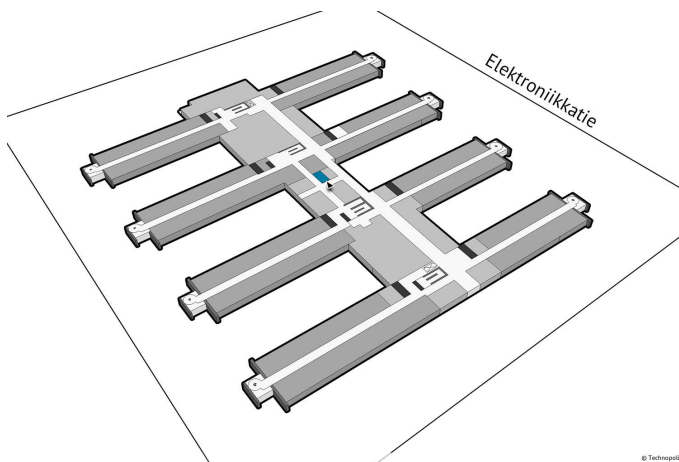

 **Area**  
13 m<sup>2</sup>

 **Floor**  
3. floor

 **Parking**  
Parking spaces can be found in the outdoor parking area in front of the property.

 **Type**  
Warehouse

 **Availability**  
Available

 **Address**  
Elektroniikkatie 3 90590 Oulu