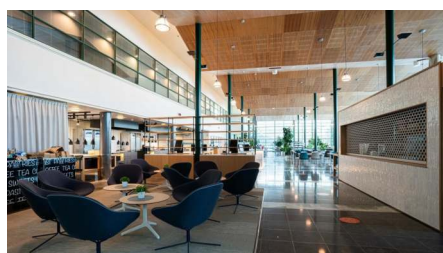

Around 6,000 professionals from all kinds of industries work at Technopolis Linnanmaa, which makes it a great place to be if you want to network and make lasting connections. The campus is next to Oulu University and just 10 minutes from the city center by car, as well as being easily accessible by public transport.

When visiting Linnanmaa, you will find yourself at the beginning of the Technopolis story. The original campus was built in the early 1980s after being inspired by Silicon Valley, and it went on to become one of the first technology villages in the world. Since then, most of the campus has been renovated and an extension was added in 2000.

The Linnanmaa campus is fully carbon-neutral in all energy consumption and some of the buildings on campus also hold international LEED certificates for energy and environmental conduct. Read more about Technopolis' sustainability.