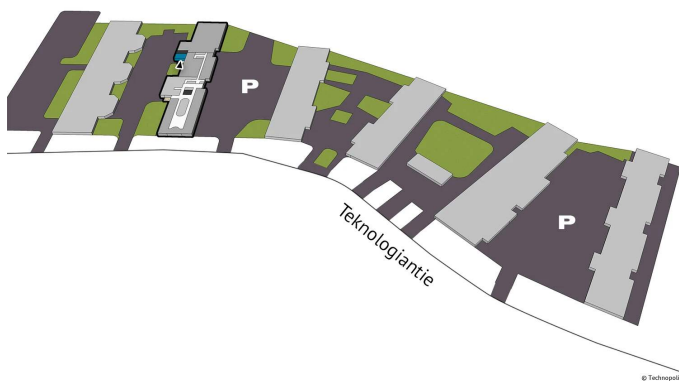

WAREHOUSE 13 M² | TECHNOPSIS LINNANMAA

A modern storage available for rent at Technopolis Linnanmaa campus. The property is located near the University of Oulu, only 15 minutes away from the center of Oulu. The stated square footage contains a share of the common areas. Contact us for more information!

Area
13 m²

Floor
1. floor

Parking
Parking spaces can be found in the outdoor parking area in front of the property.

Type
Warehouse

Availability
Available

Address
Teknologiantie 12 90590 Oulu

© Technopolis

© Technopolis