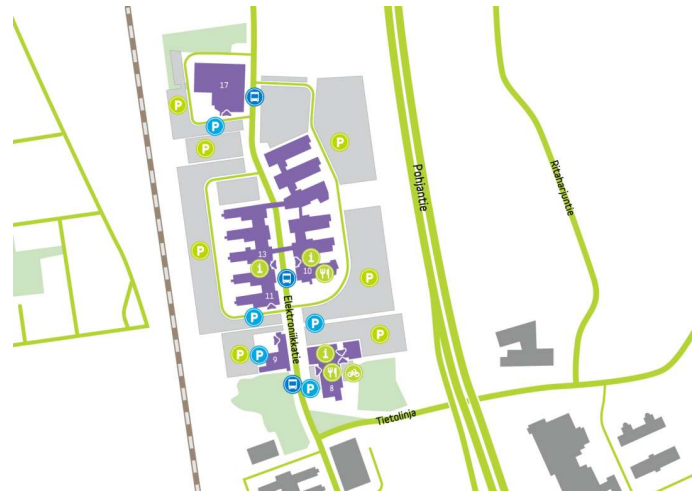

Restaurants & coffee shops

Locker rooms & showers

Cleaning & maintenance

Beauty & health

Community

Workplace solutions

Internet connections

Restaurants & coffee shops

Delicious meals served all day long

You can find a total of six restaurants on Linnanmaa campus that serve up a great combination of familiar and international dishes. Most of the restaurants at Linnanmaa also provide self-service kiosks.

DIRECTIONS

Technopolis Linnanmaa campus is located along the highway only 10 minutes away from the city center and 20 minutes away from the airport.

WAREHOUSE 20 M² | TECHNOPSIS LINNANMAA

A 1st floor storage space available for lease at Technopolis Linnanmaa Elektronikkatie. The campus is located next to good transport connections, close to the center of Oulu. The stated square footage contains a share of the common areas. Contact us and ask for more information!