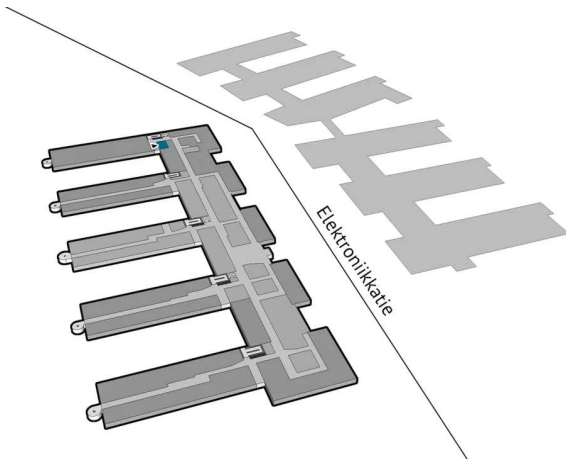

WAREHOUSE 20 M² | TECHNOPSIS LINNANMAA

A 1st floor storage space available for lease at Technopolis Linnanmaa Elektronikkatie. The campus is located next to good transport connections, close to the center of Oulu. The stated square footage contains a share of the common areas. Contact us and ask for more information!

Area

20 m²

Floor

1st floor

Parking

Parking spaces can be found in outdoor parking areas in front of the properties.

Type

Warehouse

Availability

Available

Address

Elektronikkatie 13 90590 Oulu