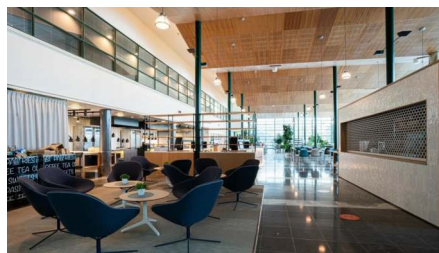

Around 6,000 professionals from all kinds of industries work at Technopolis Linnanmaa, which makes it a great place to be if you want to network and make lasting connections. The campus is next to Oulu University and just 10 minutes from the city center by car, as well as being easily accessible by public transport.

When visiting Linnanmaa, you will find yourself at the beginning of the Technopolis story. The original campus was built in the early 1980s after being inspired by Silicon Valley, and it went on to become one of the first technology villages in the world. Since then, most of the campus has been renovated and an extension was added in 2000.

The Linnanmaa campus is fully carbon-neutral in all energy consumption and some of the buildings on campus also hold international LEED certificates for energy and environmental conduct. Read more about Technopolis' sustainability.