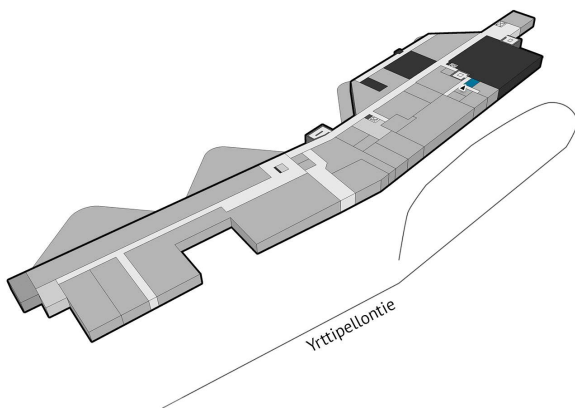

WAREHOUSE 21 M² | TECHNOPSIS PELTOLA

A compact storage space for rent in Technopolis Peltola. The stated square footage contains a share of the common areas. The campus is located along good transport connections, near the center of Oulu. Contact us and ask for more information!

Area
21 m²

Floor
Basement

Parking
Campus parking spaces are located in the parking garage, where there are also charging points for electric cars.

Type
Warehouse

Availability
Available

Address
Yrttpellontie 1 90230 Oulu